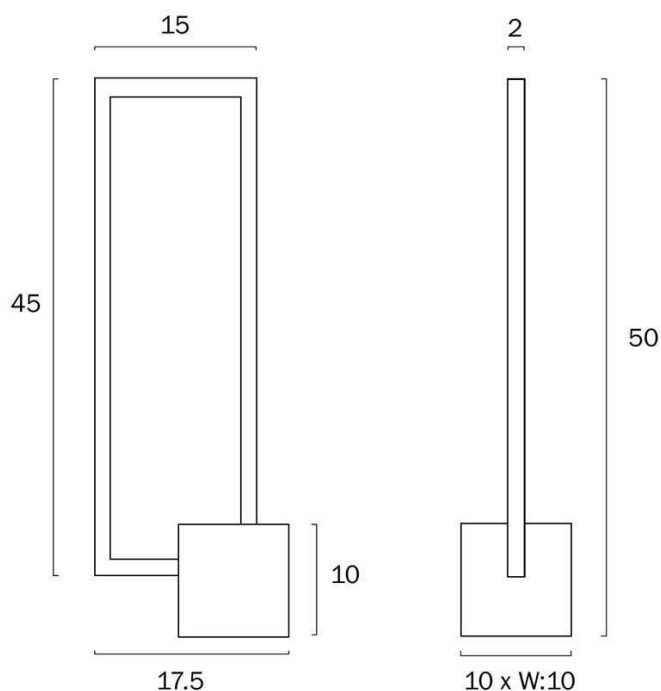

### Size

<b>Fixture Length (cm)</b>	17.5
<b>Fixture Width (cm)</b>	10.0
<b>Fixture Height (cm)</b>	50.0
<b>Cable Length (cm)</b>	180 (30+Inline Switch+150)

### Specification

<b>Voltage Input</b>	240V
<b>Total Wattage (max)</b>	12
<b>Globe Type</b>	LED integrated SMD
<b>Globe / Light Source qty</b>	1
<b>Globe / Light Source included</b>	Yes

All representations within this document are subject to copyright. ELECTRICAL INSTALLATIONS MUST BE PERFORMED BY A QUALIFIED ELECTRICAL CONTRACTOR AND INSTALLED IN ACCORDANCE WITH AS/NZS 3000.  
NOTE : All images , descriptions and dimensions are indicative. Please check latest version of item detail on Telbix website prior to ordering or installation.

## Image -dimensions

Note: Dimensions are only a guide and may vary due to manufacturing variations.