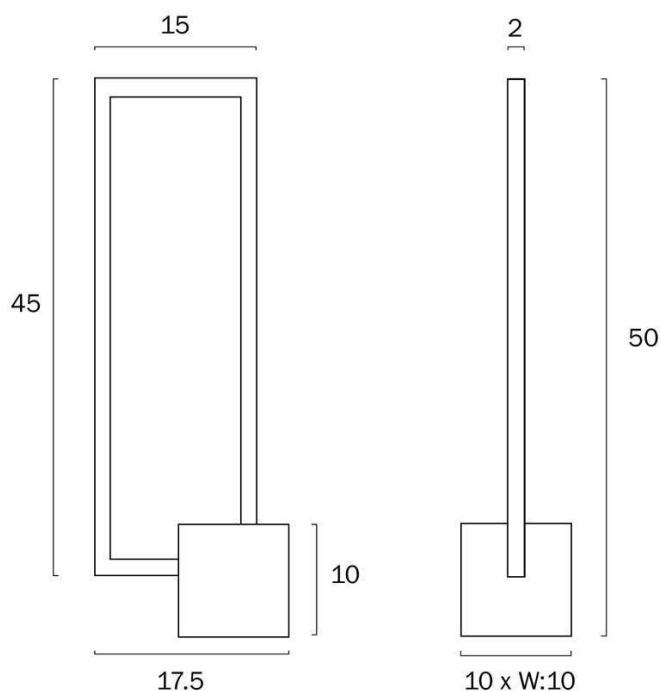

Last modification

2023-07-22

MODRIC TL-BKGD

9329501064467

Introducing the Modric table and floor lamp, a sleek and modern lighting option for any room in your home. This versatile lamp features a rectangular body with an internal LED strip, providing bright and energy-efficient lighting. The lamp sits on a sturdy square block base, adding a touch of geometric contrast to the design. The brightness of the lamp is easily adjustable with an inline dimmer, allowing you to customize the lighting to your needs. The Modric table and floor lamp is available in two colors, so you can choose the one that best matches your decor. Whether you place it on a table or floor, this lamp is sure to make a stylish statement in any room.

Size

Fixture Length (cm)	17.5
Fixture Width (cm)	10.0
Fixture Height (cm)	50.0
Cable Length (cm)	180 (30+Inline Switch+150)

Specification

Voltage Input	240V
Total Wattage (max)	12
Globe Type	LED integrated SMD
Globe / Light Source qty	1
Globe / Light Source included	Yes

Barcode

GTIN 9329501064467

Image -dimensions

Note: Dimensions are only a guide and may vary due to manufacturing variations.