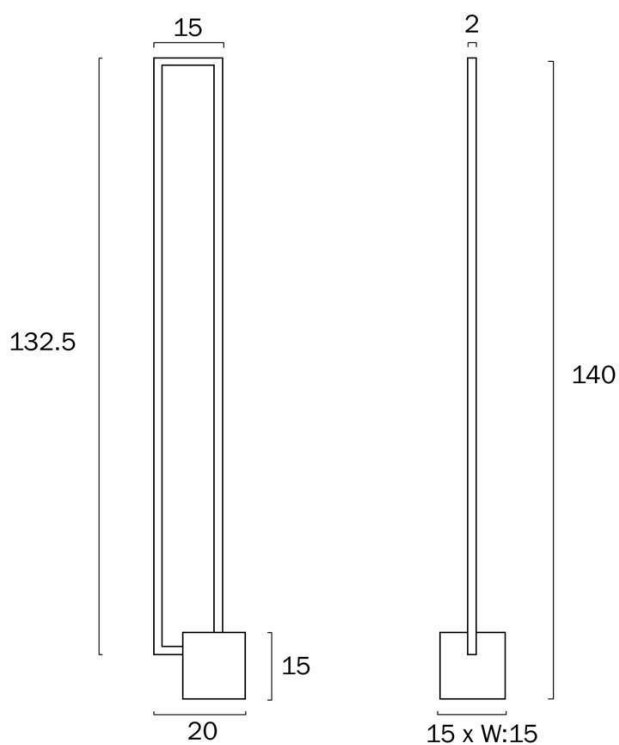

Last modification 2023-07-22

MODRIC FL-BKGD 9329501064481

Introducing the Modric table and floor lamp, a sleek and modern lighting option for any room in your home. This versatile lamp features a rectangular body with an internal LED strip, providing bright and energy-efficient lighting. The lamp sits on a sturdy square block base, adding a touch of geometric contrast to the design. The brightness of the lamp is easily adjustable with an inline dimmer, allowing you to customize the lighting to your needs. The Modric table and floor lamp is available in two colors, so you can choose the one that best matches your decor. Whether you place it on a table or floor, this lamp is sure to make a stylish statement in any room.

Size

Fixture Length (cm)	20.0
Fixture Width (cm)	15.0
Fixture Height (cm)	140.0
Cable Length (cm)	200 (50+Foot Switch+150)

Specification

Voltage Input	240V
Total Wattage (max)	24
Globe Type	LED integrated SMD
Globe / Light Source qty	1
Globe / Light Source included	Yes
Color Temperature	Warm White

Barcode

GTIN 9329501064481

Image -dimensions

Note: Dimensions are only a guide and may vary due to manufacturing variations.