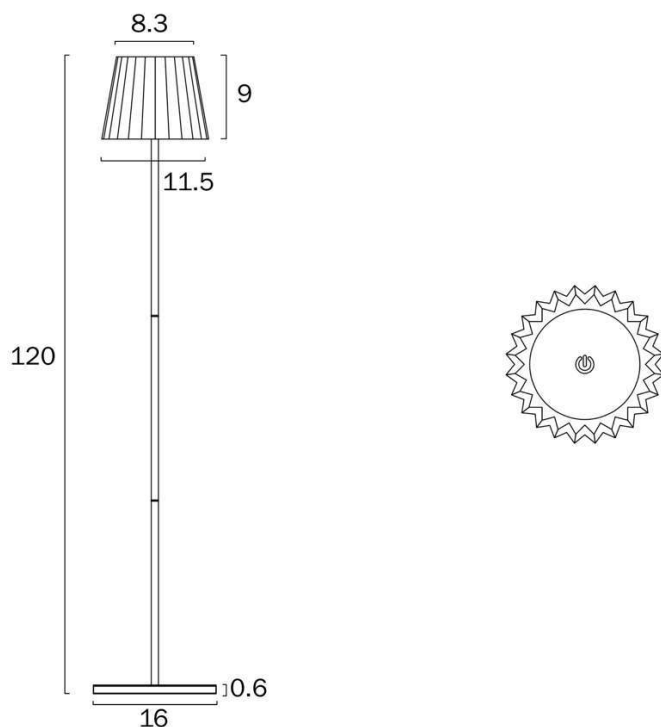

Color Kelvin	3 CCT (3000k - 4000k - 5000k)
Battery Capacity (mA)	2x2000 (6-24 hour capacity)
Dimmable	Touch
Electrical Protection	CLASS III
IP rating	IP54
USB Port	Yes
Approvals	RCM
Assembly Required	No
Box Contents	Instruction
Care Instructions	Do not use strong liquid cleaners, Wipe clean with a dry cloth
Replacement Warranty	*2 Years

Barcode

GTIN 9329501066492

Image -dimensions

Note: Dimensions are only a guide and may vary due to manufacturing variations.