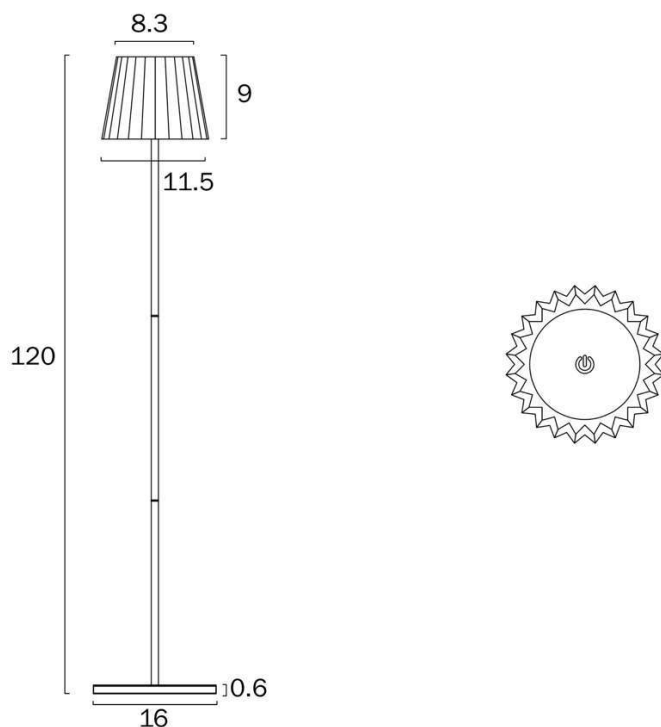

### Size

<b>Fixture Diameter (cm)</b>	160.0
<b>Fixture Height (cm)</b>	120.0
<b>Height Adjustable?</b>	Yes
<b>Cable Length (cm)</b>	100

### Specification

<b>Voltage Input</b>	240V
<b>Total Wattage (max)</b>	3
<b>Globe Type</b>	LED integrated SMD
<b>Globe / Light Source qty</b>	1
<b>Globe / Light Source included</b>	Yes
<b>Lumens</b>	300
<b>Color Temperature</b>	Warm White; Natural White; Cool White

## Image -dimensions

Note: Dimensions are only a guide and may vary due to manufacturing variations.