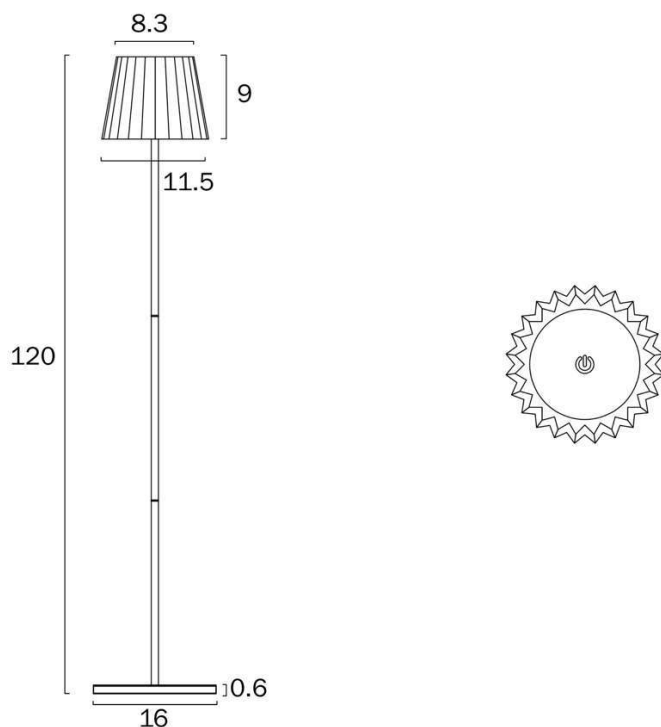

Size

Fixture Diameter (cm)	160.0
Fixture Height (cm)	120.0
Height Adjustable?	Yes
Cable Length (cm)	100

Specification

Voltage Input	240V
Total Wattage (max)	3
Globe Type	LED integrated SMD
Globe / Light Source qty	1
Globe / Light Source included	Yes
Lumens	300
Color Temperature	Warm White; Natural White; Cool White

Barcode

GTIN 9329501066485

Image -dimensions

Note: Dimensions are only a guide and may vary due to manufacturing variations.