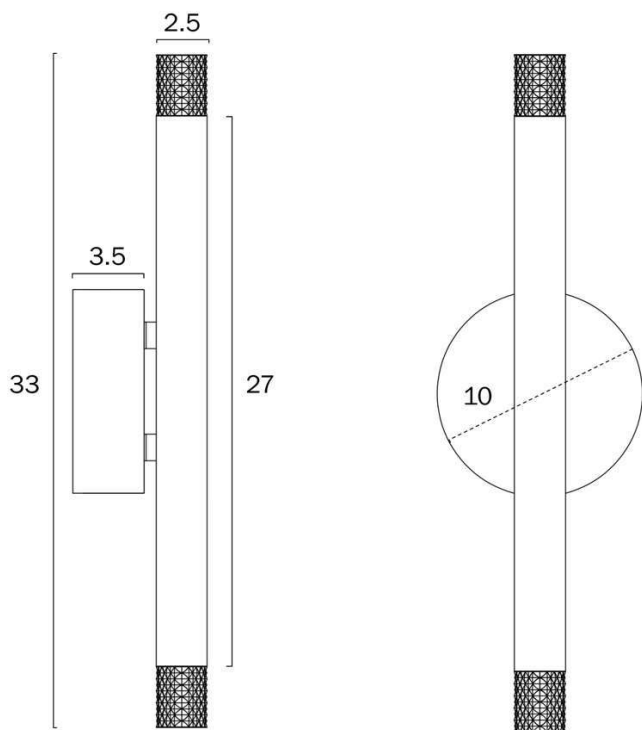

Size

Fixture Width (cm)	10.0
Fixture Height (cm)	33.0
Fixture Projection (cm)	6.5
Canopy Diameter (cm)	10.0
Canopy Projection (cm)	3.5
Height Adjustable?	No

Specification

Voltage Input	240V
Total Wattage (max)	6
Wattage	3
Globe Type	LED integrated SMD
Globe / Light Source qty	2
Globe / Light Source included	Yes
Lumens	280

Barcode

GTIN 9329501066522

Image -dimensions

Note: Dimensions are only a guide and may vary due to manufacturing variations.