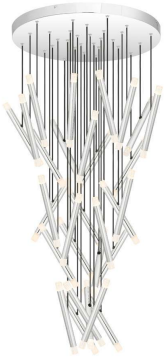

Last modification 2024-02-07

MILAZO PE60-CH3K 9329501066515

The Milazo 60 Light Pendant is a stunning lighting centerpiece that effortlessly combines modern design and functionality. With integrated LED technology emitting a warm colour temperature of 3000k, it provides both ambient and stylish illumination. Available in striking gold and chrome finishes, this pendant light adds a touch of glamour and sophistication to any space, making it a captivating focal point in contemporary interiors.

Overview

Family name	Milazo
Categories	Pendants
Suspension Type	Cable
Usage	Indoor Lighting
ERAC Product Registration	EESS-230560

Color / Material

Fixture Color	Chrome
Fixture Finish	Gloss
Fixture Material	Iron, Acrylic
Canopy Color	Chrome

Size

Fixture Diameter (cm)	60.0
Canopy Diameter (cm)	60.0
Canopy Projection (cm)	4.0
Suspension Length (cm)	300.0
Height Adjustable?	Yes

Specification

Voltage Input	240V
Total Wattage (max)	90
Wattage	1.5
Globe Type	LED integrated SMD
Globe / Light Source qty	60
Globe / Light Source included	Yes