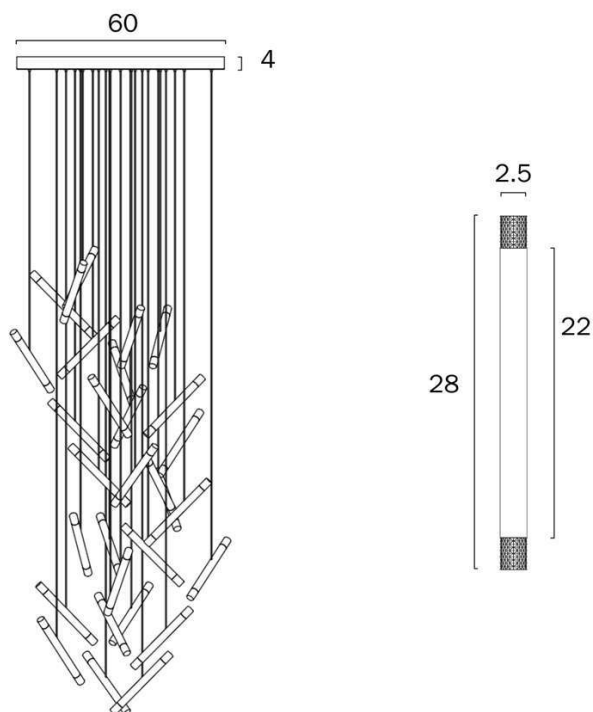

Overview

Family name	Milazo
Categories	Pendants
Suspension Type	Cable
Usage	Indoor Lighting
ERAC Product Registration	EESS-230560

Color / Material

Fixture Color	Chrome
Fixture Finish	Gloss
Fixture Material	Iron, Acrylic
Canopy Color	Chrome

Size

Fixture Diameter (cm)	60.0
Canopy Diameter (cm)	60.0
Canopy Projection (cm)	4.0
Suspension Length (cm)	300.0
Height Adjustable?	Yes

Specification

Voltage Input	240V
Total Wattage (max)	90
Wattage	1.5
Globe Type	LED integrated SMD
Globe / Light Source qty	60
Globe / Light Source included	Yes

Barcode

GTIN 9329501066515

Image -dimensions

Note: Dimensions are only a guide and may vary due to manufacturing variations.