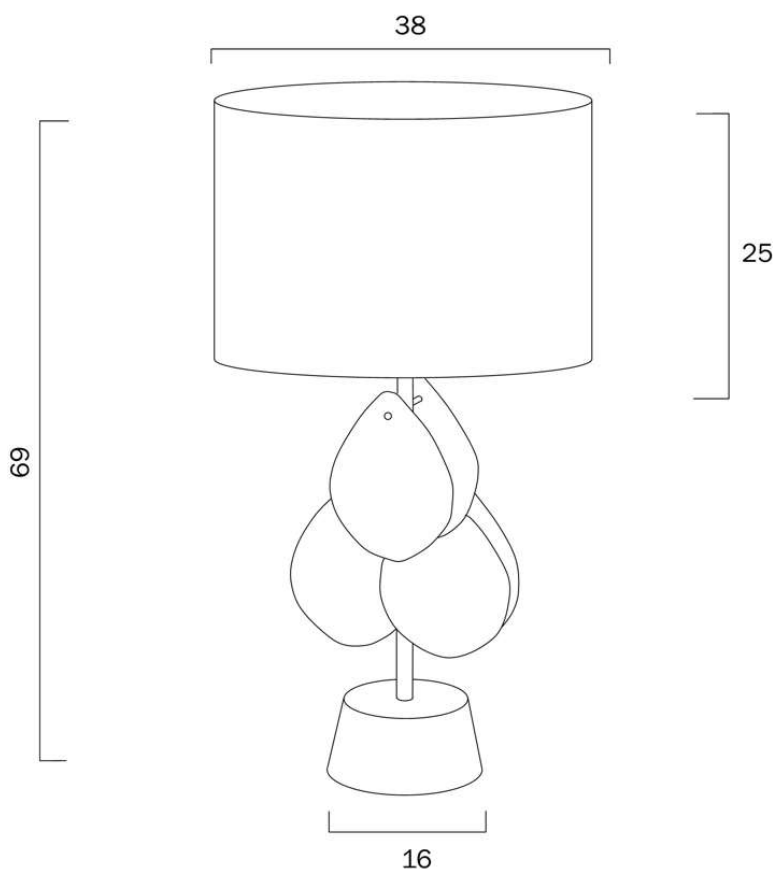

Specification

Voltage Input	240V
Wattage (max)	25
Globe Type	E27
Globe / Light Source qty	1
Globe / Light Source included	No
Electrical Protection	CLASS II - DOUBLE INSULATED, EARTH NOT REQUIRED
IP rating	IP20
Lead and Plug	Yes
Approvals	AS/NZ 3000
Assembly Required	Yes
Box Contents	Instruction
Care Instructions	Do not use strong liquid cleaners,Wipe clean with a dry cloth
Warranty	3 Years

Barcode

GTIN 9329501061084

Image -dimensions