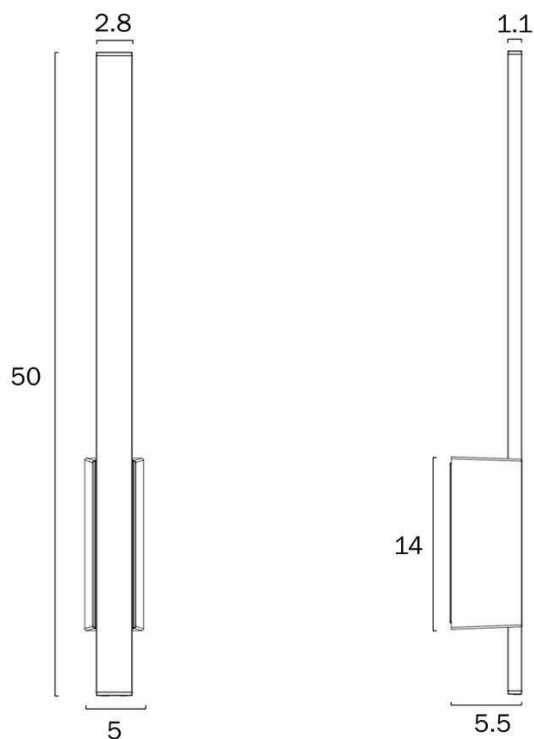

### Size

<b>Fixture Width (cm)</b>	5.0
<b>Fixture Height (cm)</b>	50.0
<b>Fixture Projection (cm)</b>	5.5
<b>Canopy Width (cm)</b>	5.0
<b>Canopy Height</b>	14.0
<b>Height Adjustable?</b>	No

#### Image -dimensions

Note: Dimensions are only a guide and may vary due to manufacturing variations.