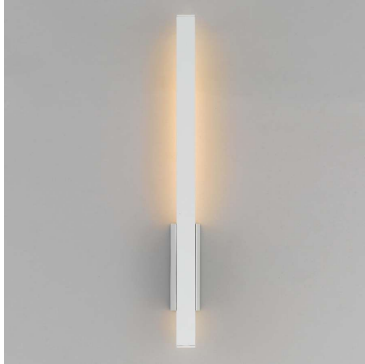

## MASTO WB1-WH83 9329501068250

Introducing the Masto Wall Light – a harmonious fusion of style and durability. With its sleek aluminium construction and an impressive IP54 rating, this luminaire is designed to thrive in both indoor and outdoor environments. The integrated LED technology ensures energy efficiency and a long-lasting glow, while the sand finish adds a touch of sophistication.

Featuring a warm colour temperature of 3000K, the Masto Wall Light creates a welcoming atmosphere wherever it illuminates. Available in both black and white colour options as well as a one light or two light fitting, this versatile fixture effortlessly complements any aesthetic.

### Overview

<b>Family name</b>	Masto
<b>Categories</b>	Wall Lights
<b>Mounting</b>	Surface
<b>Usage</b>	Indoor Lighting, Outdoor Lighting
<b>ERAC Product Registration</b>	GMA-511662

### Color / Material

<b>Fixture Color</b>	White
<b>Fixture Finish</b>	Sand
<b>Fixture Material</b>	Aluminium