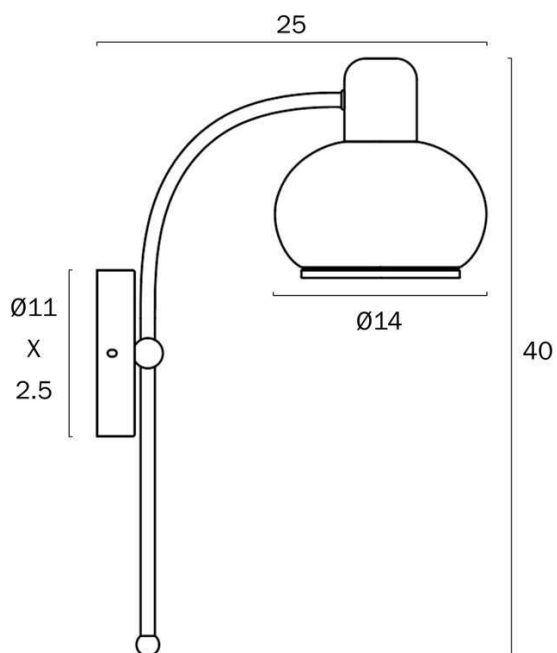

Overview

Family name	Marbell
Categories	Wall Lights
Mounting	Surface
Usage	Indoor Lighting

Color / Material

Fixture Color	Antique Brass, Amber
Fixture Finish	Gloss
Fixture Material	Iron, Glass

Size

Fixture Width (cm)	14.0
Fixture Height (cm)	40.0
Fixture Projection (cm)	25.0
Canopy Diameter (cm)	11.0
Canopy Projection (cm)	2.5
Shade Diameter (cm)	14.0
Shade Height (cm)	14.5
Height Adjustable?	No

Specification

Voltage Input	240V
Total Wattage (max)	25
Globe Type	E27
Globe / Light Source qty	1

All representations within this document are subject to copyright. ELECTRICAL INSTALLATIONS MUST BE PERFORMED BY A QUALIFIED ELECTRICAL CONTRACTOR AND INSTALLED IN ACCORDANCE WITH AS/NZS 3000.
NOTE : All images , descriptions and dimensions are indicative. Please check latest version of item detail on Telbix website prior to ordering or installation.

Barcode

GTIN 9329501069851

Image -dimensions

Note: Dimensions are only a guide and may vary due to manufacturing variations.