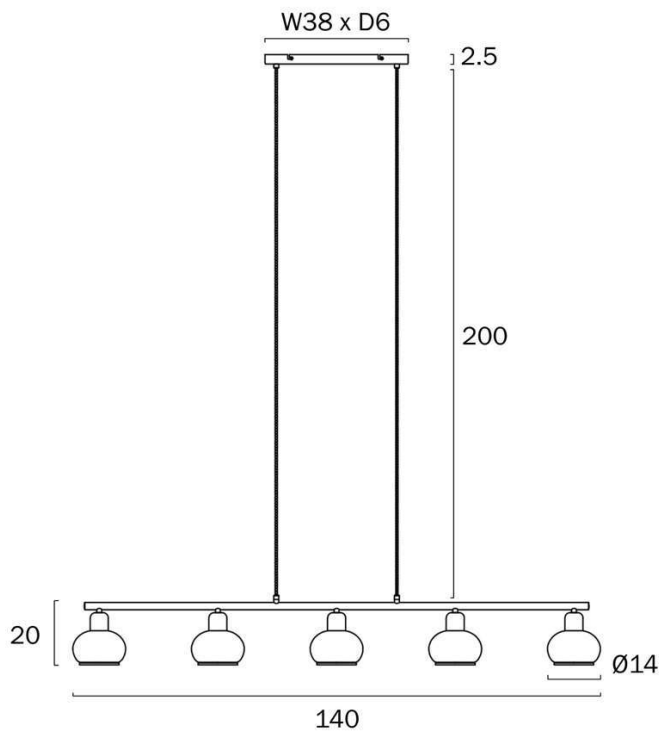

Size

Fixture Length (cm)	140.0
Fixture Width (cm)	14.0
Fixture Height (cm)	20.0
Canopy Length (cm)	38.0
Canopy Projection (cm)	2.5
Canopy Width (cm)	6.0
Glass Diameter	14.00
Shade Diameter (cm)	14.0
Shade Height (cm)	14.5
Suspension Length (cm)	200.0
Height Adjustable?	Yes

Specification

Voltage Input	240V
Total Wattage (max)	125
Wattage	25
Globe Type	E27
Globe / Light Source qty	5
Globe / Light Source included	No
Electrical Protection	CLASS I - HIGH VOLTAGE, EARTH REQUIRED
IP rating	IP20
Lead and Plug	No
Approvals	RCM
Assembly Required	Yes
Installation Required	Yes (by Licensed Electrician only)
Care Instructions	Do not use strong liquid cleaners, Wipe clean with a dry cloth
Replacement Warranty	*3 Years

Barcode

GTIN 9329501069868

Image -dimensions

Note: Dimensions are only a guide and may vary due to manufacturing variations.