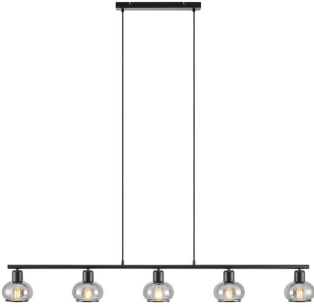

Last modification 2024-02-15

MARBELL PE5-BKSM 9329501069868

The Marbell range epitomises contemporary elegance through its meticulous construction of iron and glass. Available in two refined colour options, this versatile collection offers a comprehensive selection of lighting solutions. From chic wall lights to sophisticated table and floor lamps, as well as stylish pendants and close-to-ceiling fittings, the Marbell range caters to various lighting needs. Each piece seamlessly blends durability with aesthetic appeal, making it a distinctive choice for those seeking a cohesive and modern lighting ensemble to enhance their living spaces.

Overview

Family name	Marbell
Categories	Pendants
Mounting	Surface
Suspension Type	Cable
Usage	Indoor Lighting

Color / Material

Fixture Color	Black, Smoke
Fixture Finish	Matte
Fixture Material	Iron, Glass

Size

Fixture Length (cm)	140.0
Fixture Width (cm)	14.0
Fixture Height (cm)	20.0
Canopy Length (cm)	38.0
Canopy Projection (cm)	2.5
Canopy Width (cm)	6.0
Glass Diameter	14.00
Shade Diameter (cm)	14.0
Shade Height (cm)	14.5
Suspension Length (cm)	200.0
Height Adjustable?	Yes