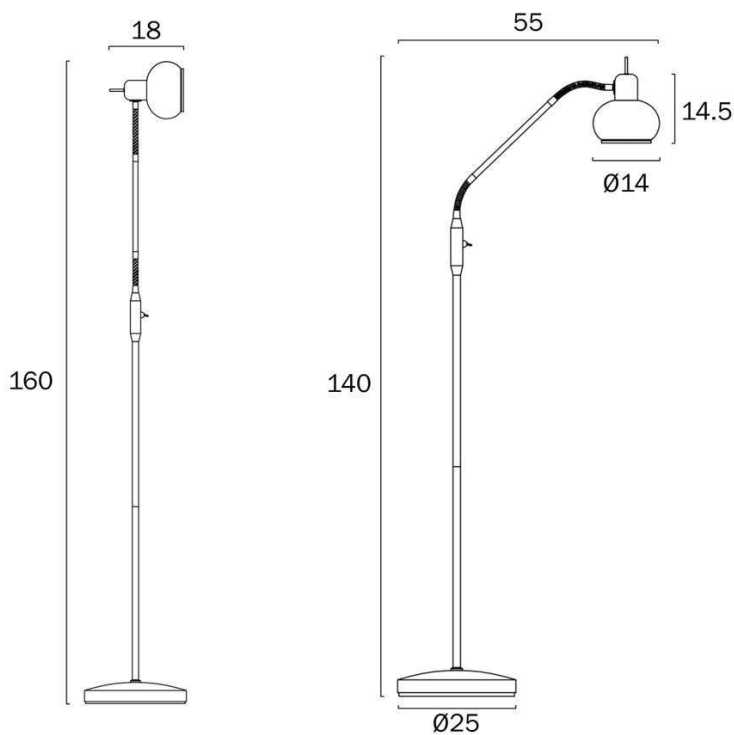

Specification

Voltage Input	240V
Total Wattage (max)	25
Globe Type	E27
Globe / Light Source qty	1
Globe / Light Source included	No
Dimmable	Globe Dependant
Electrical Protection	CLASS II - DOUBLE INSULATED, EARTH NOT REQUIRED
IP rating	IP20
Lead and Plug	Yes
Approvals	RCM
Assembly Required	Yes
Care Instructions	Do not use strong liquid cleaners, Wipe clean with a dry cloth
Replacement Warranty	*3 Years

Barcode

GTIN 9329501069943

Image -dimensions

Note: Dimensions are only a guide and may vary due to manufacturing variations.