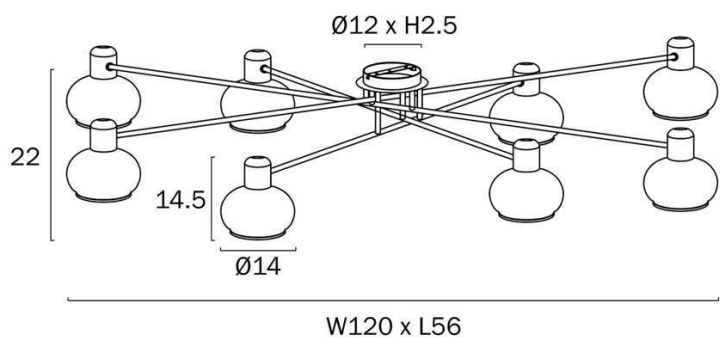

Overview

Family name	Marbell
Categories	Close to Ceilings
Mounting	Surface
Usage	Indoor Lighting

Color / Material

Fixture Color	Black, Smoke
Fixture Finish	Matte
Fixture Material	Iron, Glass

Size

Fixture Length (cm)	56.0
Fixture Width (cm)	120.0
Fixture Projection (cm)	22.0
Canopy Diameter (cm)	12.0
Canopy Projection (cm)	2.5
Canopy Height	2.5
Glass Diameter	14.00
Shade Diameter (cm)	14.0
Shade Height (cm)	14.5
Height Adjustable?	No

Specification

Voltage Input	240V
Total Wattage (max)	200

All representations within this document are subject to copyright. ELECTRICAL INSTALLATIONS MUST BE PERFORMED BY A QUALIFIED ELECTRICAL CONTRACTOR AND INSTALLED IN ACCORDANCE WITH AS/NZS 3000.
NOTE : All images , descriptions and dimensions are indicative. Please check latest version of item detail on Telbix website prior to ordering or installation.

Wattage	25
Globe Type	E27
Globe / Light Source qty	8
Globe / Light Source included	No
Electrical Protection	CLASS I - HIGH VOLTAGE, EARTH REQUIRED
IP rating	IP20
Lead and Plug	No
Approvals	RCM
Assembly Required	Yes
Installation Required	Yes (by Licensed Electrician only)
Care Instructions	Do not use strong liquid cleaners, Wipe clean with a dry cloth
Replacement Warranty	*3 Years

Barcode

GTIN 9329501069905

Image -dimensions

Note: Dimensions are only a guide and may vary due to manufacturing variations.