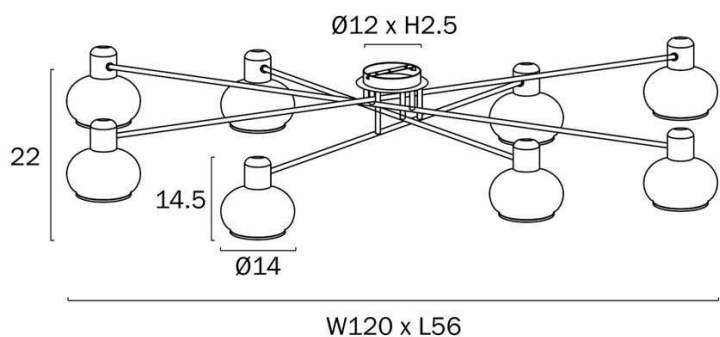

Overview

Family name	Marbell
Categories	Close to Ceilings
Mounting	Surface
Usage	Indoor Lighting

Color / Material

Fixture Color	Antique Brass, Amber
Fixture Finish	Gloss
Fixture Material	Iron, Glass

Size

Fixture Length (cm)	56.0
Fixture Width (cm)	120.0
Fixture Projection (cm)	22.0
Canopy Diameter (cm)	12.0
Canopy Projection (cm)	2.5
Canopy Height	2.5
Glass Diameter	14.00
Shade Diameter (cm)	14.0
Shade Height (cm)	14.5
Height Adjustable?	No

Specification

Voltage Input	240V
Total Wattage (max)	200

All representations within this document are subject to copyright. ELECTRICAL INSTALLATIONS MUST BE PERFORMED BY A QUALIFIED ELECTRICAL CONTRACTOR AND INSTALLED IN ACCORDANCE WITH AS/NZS 3000.
NOTE : All images , descriptions and dimensions are indicative. Please check latest version of item detail on Telbix website prior to ordering or installation.

Wattage	25
Globe Type	E27
Globe / Light Source qty	8
Globe / Light Source included	No
Electrical Protection	CLASS I - HIGH VOLTAGE, EARTH REQUIRED
IP rating	IP20
Lead and Plug	No
Approvals	RCM
Assembly Required	Yes
Installation Required	Yes (by Licensed Electrician only)
Care Instructions	Do not use strong liquid cleaners, Wipe clean with a dry cloth
Replacement Warranty	*3 Years

Barcode

GTIN 9329501069912

Image -dimensions

Note: Dimensions are only a guide and may vary due to manufacturing variations.