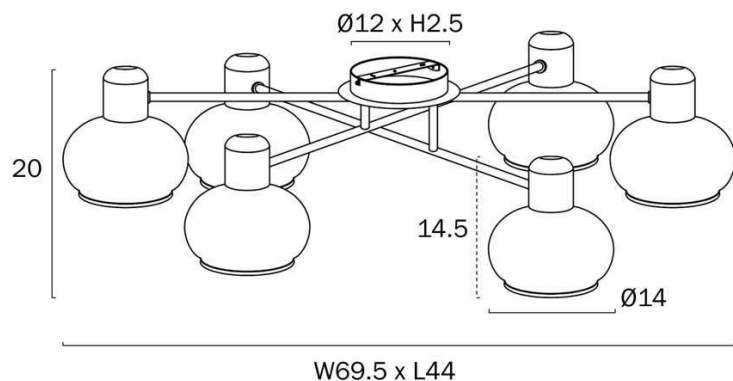

Overview

Family name	Marbell
Categories	Close to Ceilings
Mounting	Surface
Usage	Indoor Lighting

Color / Material

Fixture Color	Antique Brass, Amber
Fixture Finish	Gloss
Fixture Material	Iron, Glass

Size

Fixture Length (cm)	44.0
Fixture Width (cm)	69.5
Fixture Projection (cm)	20.0
Canopy Diameter (cm)	12.0
Canopy Projection (cm)	2.5
Canopy Height	2.5
Glass Diameter	14.00
Shade Diameter (cm)	14.0
Shade Height (cm)	14.5
Height Adjustable?	No

Specification

Voltage Input	240V
Total Wattage (max)	150

All representations within this document are subject to copyright. ELECTRICAL INSTALLATIONS MUST BE PERFORMED BY A QUALIFIED ELECTRICAL CONTRACTOR AND INSTALLED IN ACCORDANCE WITH AS/NZS 3000.
NOTE : All images , descriptions and dimensions are indicative. Please check latest version of item detail on Telbix website prior to ordering or installation.

Wattage	25
Globe Type	E27
Globe / Light Source qty	6
Globe / Light Source included	No
Electrical Protection	CLASS I - HIGH VOLTAGE, EARTH REQUIRED
IP rating	IP20
Lead and Plug	No
Approvals	RCM
Assembly Required	Yes
Installation Required	Yes (by Licensed Electrician only)
Care Instructions	Do not use strong liquid cleaners, Wipe clean with a dry cloth
Replacement Warranty	*3 Years

Barcode

GTIN 9329501069899

Image -dimensions

Note: Dimensions are only a guide and may vary due to manufacturing variations.