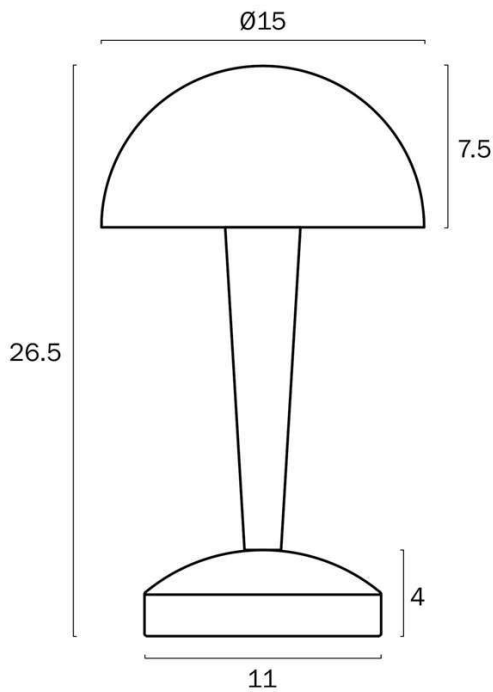

Color Kelvin	3000k
Dimmable	No
Electrical Protection	CLASS II - DOUBLE INSULATED, EARTH NOT REQUIRED
IP rating	IP20
Lead and Plug	Yes
Approvals	RCM
Care Instructions	Do not use strong liquid cleaners, Wipe clean with a dry cloth
Replacement Warranty	*3 Years

Barcode

GTIN 9329501072059

Image -dimensions

Note: Dimensions are only a guide and may vary due to manufacturing variations.