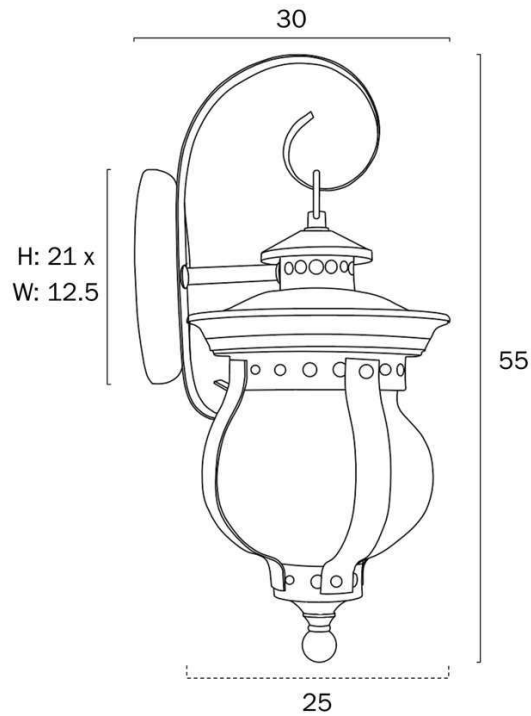

Last modification

2024-04-24

MAMO EX25-WH

9329501067963

The Mamo outdoor wall light offers sleek design and durability with its aluminium and glass construction. Available in two sizes and two classic colours (black and white), its sand finish adds a touch of modern elegance to any exterior space.

Overview

Family name	Mamo
Categories	Coach Lights
Mounting	Surface
Usage	Outdoor Lighting

Color / Material

Fixture Color	White
Fixture Finish	Sand
Fixture Material	Aluminium, Glass

Size

Fixture Width (cm)	25.0
Fixture Height (cm)	55.0
Fixture Projection (cm)	30.0

Specification

Voltage Input	240V
Total Wattage (max)	25
Wattage	25
Globe Type	E27
Globe / Light Source qty	1
Globe / Light Source included	No
Electrical Protection	CLASS I - HIGH VOLTAGE, EARTH REQUIRED
IP rating	IP43
Lead and Plug	No
Approvals	RCM
Installation Required	Yes (by Licensed Electrician only)
Care Instructions	Do not use strong liquid cleaners, Wipe clean with a dry cloth

All representations within this document are subject to copyright. ELECTRICAL INSTALLATIONS MUST BE PERFORMED BY A QUALIFIED ELECTRICAL CONTRACTOR AND INSTALLED IN ACCORDANCE WITH AS/NZS 3000.
NOTE : All images , descriptions and dimensions are indicative. Please check latest version of item detail on Telbix website prior to ordering or installation.

Replacement Warranty *3 Years

Barcode

GTIN 9329501067963

Image -dimensions

Note: Dimensions are only a guide and may vary due to manufacturing variations.