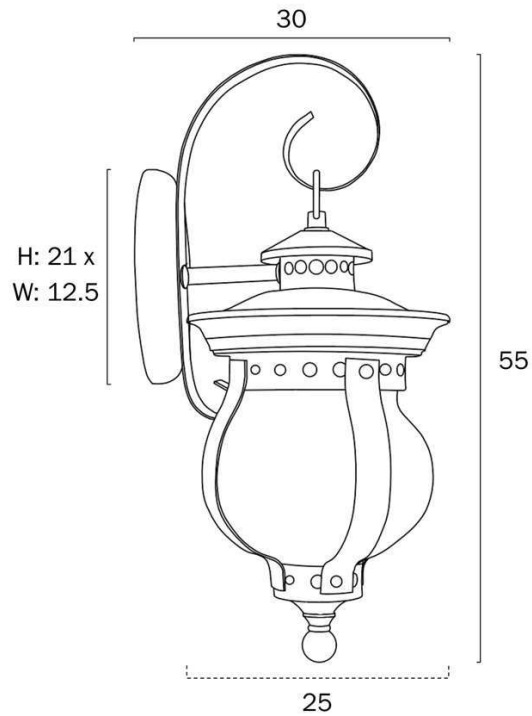

Last modification 2024-04-24

MAMO EX25-BK
9329501066256

The Mamo outdoor wall light offers sleek design and durability with its aluminium and glass construction. Available in two sizes and two classic colours (black and white), its sand finish adds a touch of modern elegance to any exterior space.

Overview

Family name	Mamo
Categories	Coach Lights
Mounting	Surface
Usage	Outdoor Lighting

Color / Material

Fixture Color	Black
Fixture Finish	Sand
Fixture Material	Aluminium, Glass

Size

Fixture Width (cm)	25.0
Fixture Height (cm)	55.0
Fixture Projection (cm)	30.0

Specification

Voltage Input	240V
Total Wattage (max)	25
Wattage	25
Globe Type	E27
Globe / Light Source qty	1
Globe / Light Source included	No
Electrical Protection	CLASS I - HIGH VOLTAGE, EARTH REQUIRED
IP rating	IP43
Lead and Plug	No
Approvals	RCM
Installation Required	Yes (by Licensed Electrician only)
Care Instructions	Do not use strong liquid cleaners, Wipe clean with a dry cloth

All representations within this document are subject to copyright. ELECTRICAL INSTALLATIONS MUST BE PERFORMED BY A QUALIFIED ELECTRICAL CONTRACTOR AND INSTALLED IN ACCORDANCE WITH AS/NZS 3000.
NOTE : All images , descriptions and dimensions are indicative. Please check latest version of item detail on Telbix website prior to ordering or installation.

Replacement Warranty *3 Years

Barcode

GTIN 9329501066256

Image -dimensions

Note: Dimensions are only a guide and may vary due to manufacturing variations.