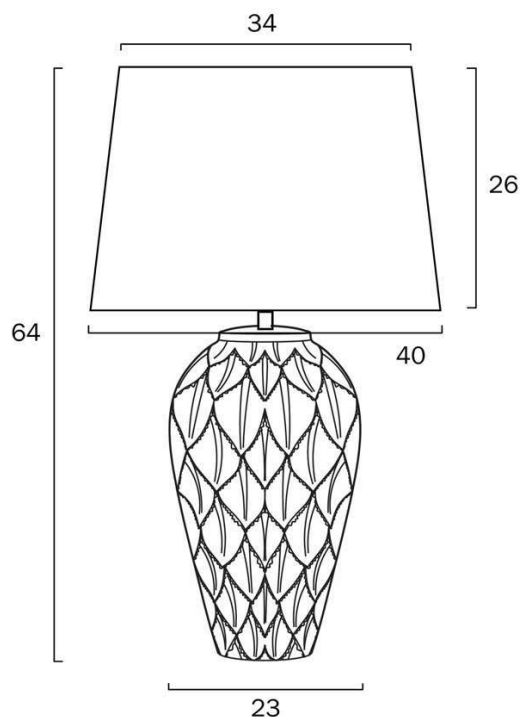

Overview

Family name	Madrid
Categories	Table Lamps
This item includes	Shade
Shade Shape	Drum Tapered
Switch	Inline Switch
Usage	Indoor Lighting
ERAC Product Registration	E2021050423

Color / Material

Fixture Color	White,Red
Fixture Pantone Color	7623 CP
Fixture Finish	Gloss
Fixture Material	Fabric,Ceramic
Shade Color	White
Shade Material	Fabric,Plastic
Base Color	Red
Base Material	Ceramic
Cable Color	Black
Cable Material	PVC

Size

Fixture Diameter (cm)	40.0
Fixture Height (cm)	64.0
Base Diameter (cm)	23.0
Shade Top (cm)	34.0
Shade Bottom (cm)	40.0
Shade Height (cm)	26.0
Cable Length (cm)	180 (30+Inline Switch+150)

Specification

Barcode

GTIN 9329501059678

Image -dimensions

Note: Dimensions are only a guide and may vary due to manufacturing variations.