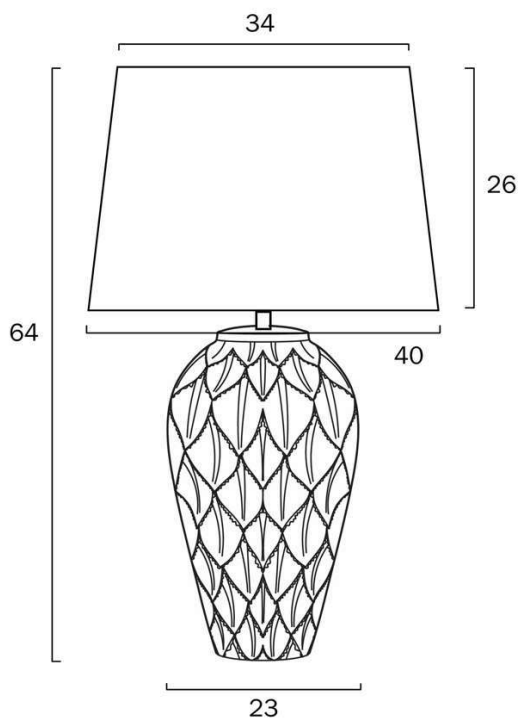

## Size

<b>Fixture Diameter (cm)</b>	40.0
<b>Fixture Height (cm)</b>	64.0
<b>Base Diameter (cm)</b>	23.0
<b>Base Height (cm)</b>	37.0
<b>Shade Top (cm)</b>	34.0
<b>Shade Bottom (cm)</b>	40.0
<b>Shade Height (cm)</b>	26.0

**Cable Length (cm)** 180 (30+Inline Switch+150)

## Image -dimensions

Note: Dimensions are only a guide and may vary due to manufacturing variations.