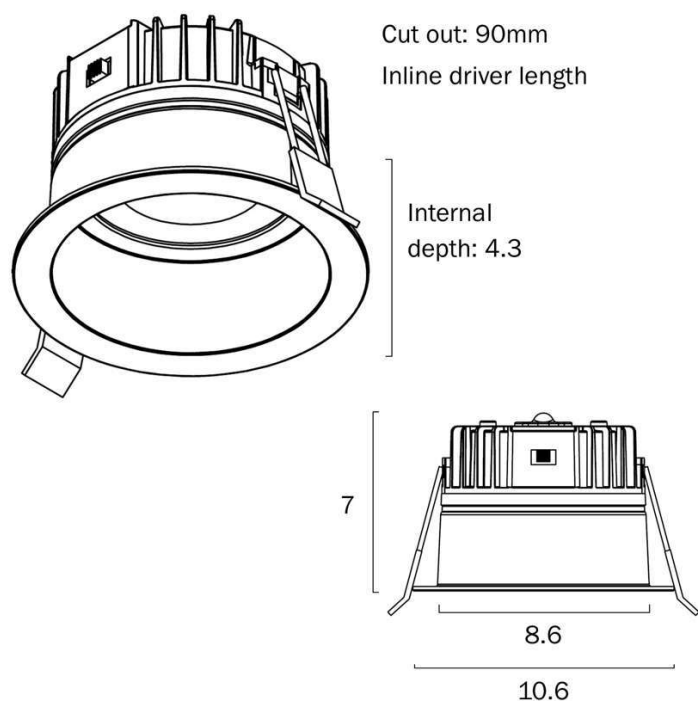

Lumens	800
Color Temperature	Warm White; Natural White; Cool White
Color Kelvin	3 CCT (3000k - 4000k - 5000k)
Color Rendering	>80
Dimmable	Yes - TRIAC
UGR	<19
Beam Angle (degree)	60
Insulation class	IC-4
IP rating	IP44
Lead and Plug	Yes
Approvals	RCM
Assembly Required	No
Box Contents	Instruction
Installation Required	Yes (by Licensed Electrician only)
Care Instructions	Do not use strong liquid cleaners, Wipe clean with a dry cloth
Replacement Warranty	*5 Years

Barcode

GTIN 9329501063781

Image -dimensions

Note: Dimensions are only a guide and may vary due to manufacturing variations.

Frequently asked questions

- Heat sink is aluminium built in PBT, trim is PA, Lens is PC.
- Not flicker free