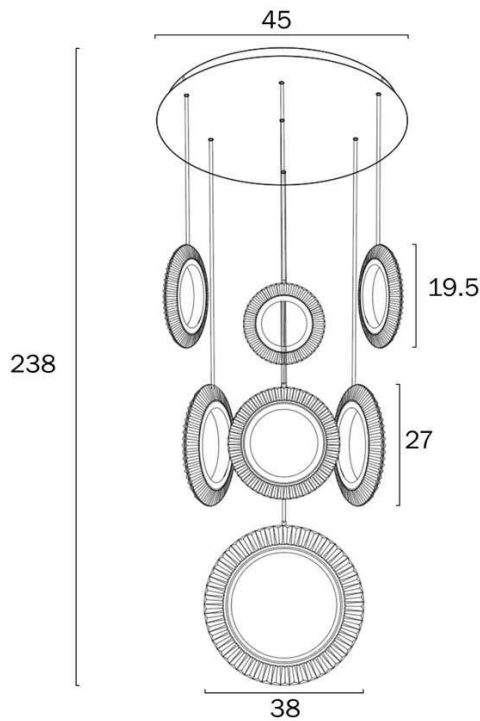

Color / Material

Fixture Color	Chrome
Fixture Finish	Polished Chrome
Fixture Material	Acrylic, Iron, Stainless Steel

Size

Fixture Diameter (cm)	45.0
Fixture Height (cm)	238.0

Specification

Voltage Input	240V
Total Wattage (max)	54
Globe Type	LED integrated SMD
Globe / Light Source qty	7
Globe / Light Source included	Yes
Lumens	4860
Color Temperature	Warm White; Natural White; Cool White
Color Kelvin	3 CCT (3000k - 4000k - 5000k)
Dimmable	No
Electrical Protection	CLASS I - HIGH VOLTAGE, EARTH REQUIRED

Barcode

GTIN 9329501067505

Image -dimensions

Note: Dimensions are only a guide and may vary due to manufacturing variations.