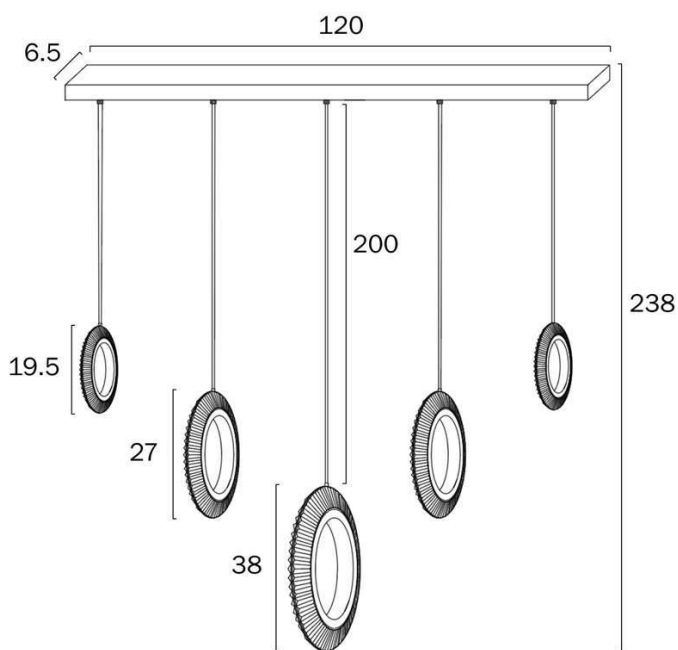

Electrical Protection	CLASS I - HIGH VOLTAGE, EARTH REQUIRED
IP rating	IP20
Approvals	RCM
Assembly Required	No
Installation Required	Yes (by Licensed Electrician only)
Care Instructions	Do not use strong liquid cleaners, Wipe clean with a dry cloth
Replacement Warranty	*3 Years

Barcode

GTIN 9329501067512

Image -dimensions

Note: Dimensions are only a guide and may vary due to manufacturing variations.