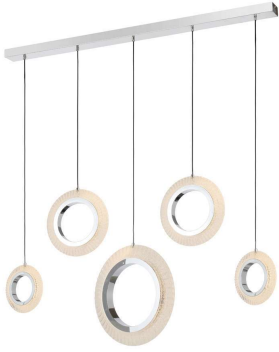

Last modification 2024-02-09

LUNA PE5-CH3C 9329501067512

Introducing the Luna LED Pendant Lamp—an epitome of decorative elegance. Hanging from the central ceiling canopy, unique faceted clear outer rings create an enchanting play of light, making it an ideal statement piece for various rooms. You can choose between warm or cool light for versatility from wall switch. Available in three sizes, Luna seamlessly combines style and versatility, adding a touch of allure to any space.

Memory function: choose the desired colour temperature, turn it OFF and wait for 10s before turning it ON again.

Overview

Family name	Luna
Categories	Pendants
Usage	Indoor Lighting
ERAC Product Registration	EESS-2300843-0

Color / Material

Fixture Color	Chrome
Fixture Finish	Polished Chrome
Fixture Material	Acrylic, Iron, Stainless Steel

Size

Fixture Width (cm)	120.0
Fixture Height (cm)	238.0
Height Adjustable?	Yes

Specification

Voltage Input	240V
Total Wattage (max)	45
Globe Type	LED integrated SMD
Globe / Light Source qty	5
Globe / Light Source included	Yes
Lumens	4050
Color Temperature	Warm White; Natural White; Cool White
Color Kelvin	3 CCT (3000k - 4000k - 5000k)
Dimmable	No