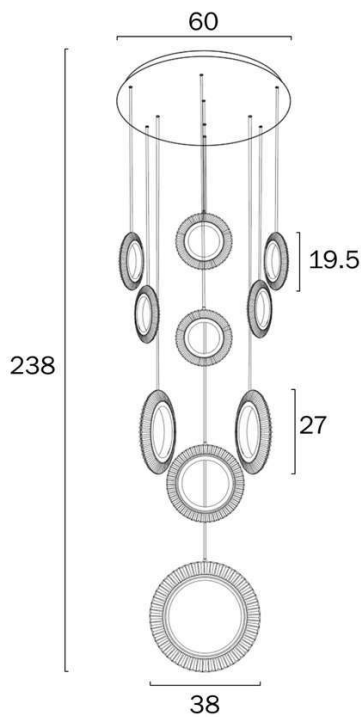

Color / Material

Fixture Color	Chrome
Fixture Finish	Polished Chrome
Fixture Material	Acrylic, Iron, Stainless Steel

Size

Fixture Diameter (cm)	60.0
Fixture Length (cm)	238.0
Canopy Diameter (cm)	60.0
Height Adjustable?	Yes

Specification

Voltage Input	240V
Total Wattage (max)	79
Globe Type	LED integrated SMD
Globe / Light Source qty	10
Globe / Light Source included	Yes
Lumens	7200
Color Temperature	Warm White; Natural White; Cool White
Color Kelvin	3 CCT (3000k - 4000k - 5000k)

Barcode

GTIN 9329501067499

Image -dimensions

Note: Dimensions are only a guide and may vary due to manufacturing variations.