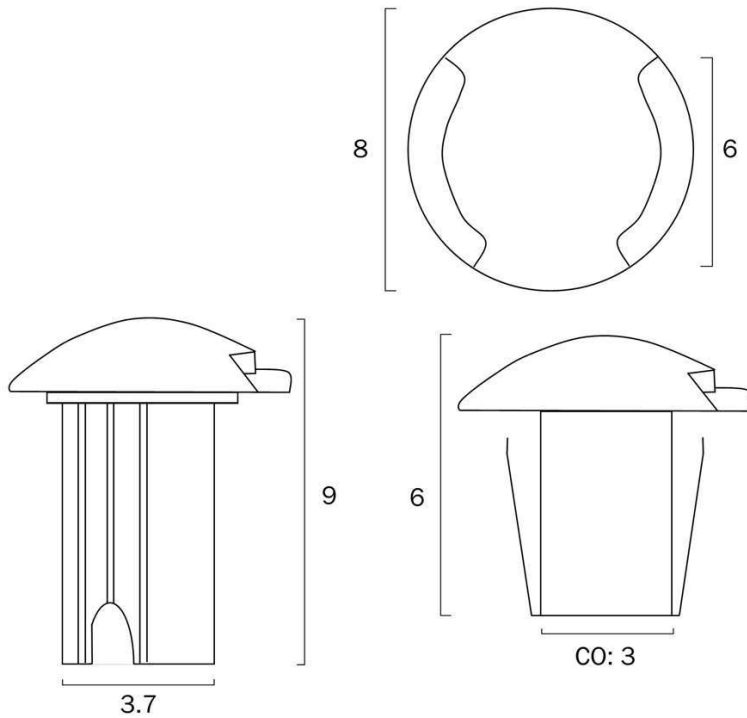

Color Temperature	Warm White
Color Kelvin	3000k
Color Rendering	>84
Dimmable	No
Beam Angle (degree)	319
IP rating	IP65
Approvals	RCM
Box Contents	Instruction
Installation Required	Yes (by Licensed Electrician only)
Care Instructions	Do not use strong liquid cleaners,Wipe clean with a dry cloth
Replacement Warranty	*3 Years

Barcode

GTIN 9329501056066

Image -dimensions

Note: Dimensions are only a guide and may vary due to manufacturing variations.