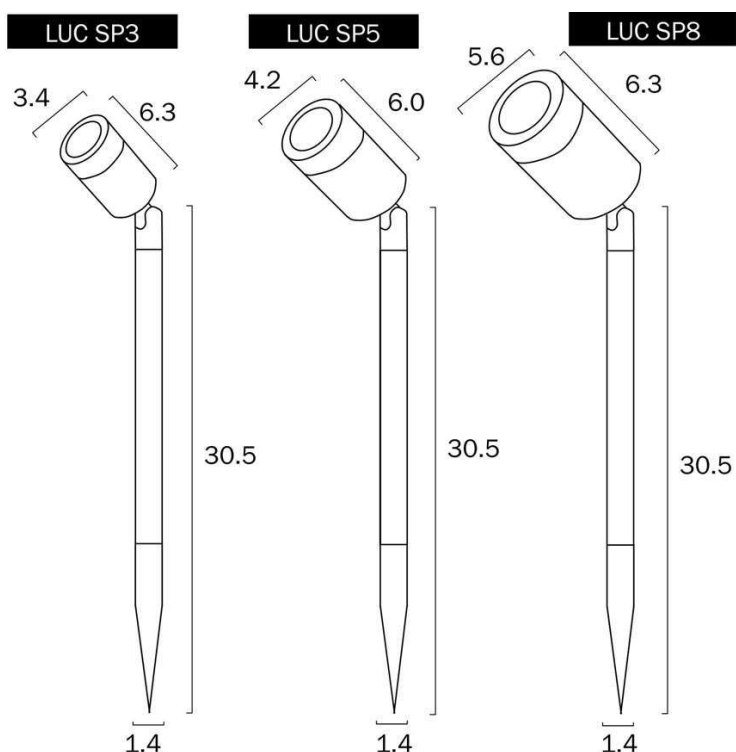

Color Rendering	>84
Dimmable	No
Beam Angle (degree)	32
IP rating	IP65
Approvals	RCM
Box Contents	Instruction
Installation Required	Yes (by Licensed Electrician only)
Care Instructions	Do not use strong liquid cleaners,Wipe clean with a dry cloth
Replacement Warranty	*3 Years

Barcode

GTIN 9329501056516

Image -dimensions

Note: Dimensions are only a guide and may vary due to manufacturing variations.