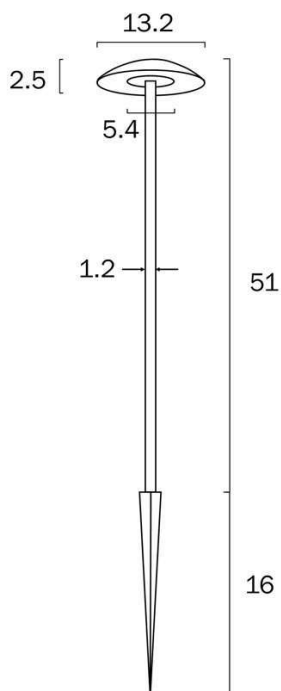

Last modification

2022-10-28

LUC PT3-BK83-826
9329501056936

The LUC post light is a down beam LED luminaire.

The mini bollard-style lamp is simple and functional. It consists dome-shaped shade, fitted with LEDs on the underside, whose light is emitted downwards. Ideal for illuminating footpaths and access ways and perfect for front gardens, green spaces and flowerbeds. With an operating voltage of 8~26 volt and a water-protected rating of IP65 it is a versatile and safe lighting solution for outdoor areas. Other fixtures in the LUC series can be combined to form a complete out door space solution.

Size

Fixture Diameter (cm)	13.0
Fixture Height (cm)	76.0

Specification

Voltage Input	12-24V
Wattage (max)	3
Globe Type	LED integrated COB
Globe / Light Source qty	1
Globe / Light Source included	Yes
Lumens	280
Color Temperature	Warm White
Color Kelvin	3000k

Barcode

GTIN 9329501056936

Image -dimensions

Note: Dimensions are only a guide and may vary due to manufacturing variations.