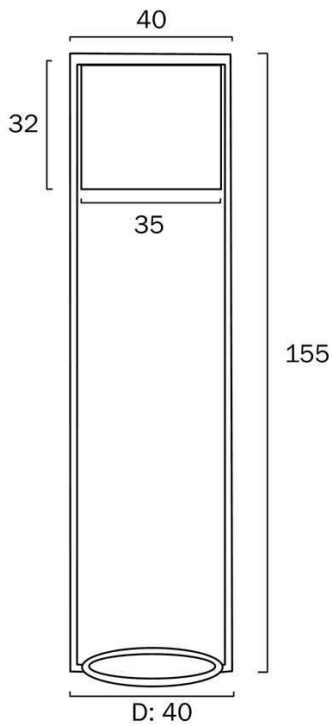

Fixture Color	Sand,Rusty
Fixture Material	Metal,Fabric
Shade Color	Sand
Shade Material	Fabric,Plastic
Base Color	Rusty
Base Material	Metal
Cable Color	Black
Cable Material	PVC

Size

Fixture Diameter (cm)	40.0
Fixture Height (cm)	155.0
Shade Diameter (cm)	35.0
Shade Height (cm)	32.0
Cable Length (cm)	200 (50+Foot Switch+150)

Specification

Voltage Input	240V
Wattage (max)	25
Globe Type	E27
Globe / Light Source qty	1
Globe / Light Source included	No
Dimmable	No
Electrical Protection	CLASS II - DOUBLE INSULATED, EARTH NOT REQUIRED

Barcode

GTIN 9329501047743

Image -dimensions

Note: Dimensions are only a guide and may vary due to manufacturing variations.