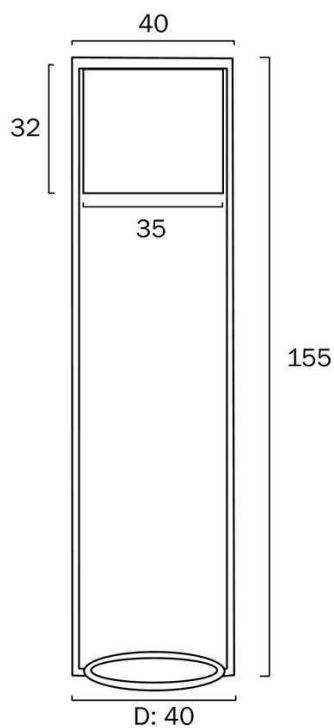

Fixture Color	Antique Black,Black
Fixture Material	Metal,Fabric
Shade Color	Black
Shade Material	Fabric,Plastic
Base Color	Antique Black
Base Material	Metal
Cable Color	Black
Cable Material	PVC

Size

Fixture Diameter (cm)	40.0
Fixture Height (cm)	155.0
Shade Diameter (cm)	35.0
Shade Height (cm)	32.0
Cable Length (cm)	200 (50+Foot Switch+150)

Specification

Voltage Input	240V
Wattage (max)	25
Globe Type	E27
Globe / Light Source qty	1
Globe / Light Source included	No
Dimmable	No
Electrical Protection	CLASS II - DOUBLE INSULATED, EARTH NOT REQUIRED

Barcode

GTIN 9329501063637

Image -dimensions

Note: Dimensions are only a guide and may vary due to manufacturing variations.