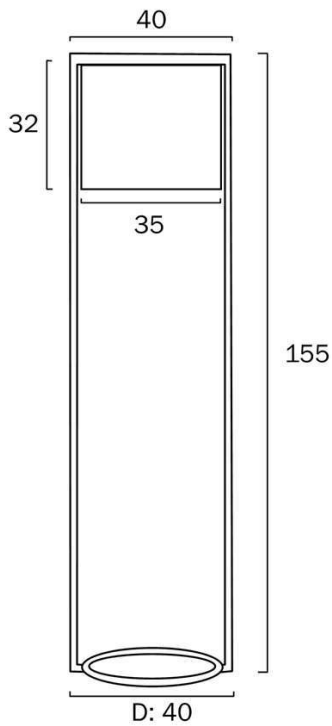

Fixture Color	Antique Gold,Ivory
Fixture Material	Metal,Fabric
Shade Color	Ivory
Shade Material	Fabric,Plastic
Base Color	Antique Gold
Base Material	Metal
Cable Color	Black
Cable Material	PVC

Size

Fixture Diameter (cm)	40.0
Fixture Height (cm)	155.0
Shade Diameter (cm)	35.0
Shade Height (cm)	32.0
Cable Length (cm)	200 (50+Foot Switch+150)

Specification

Voltage Input	240V
Wattage (max)	25
Globe Type	E27
Globe / Light Source qty	1
Globe / Light Source included	No
Dimmable	No
Electrical Protection	CLASS II - DOUBLE INSULATED, EARTH NOT REQUIRED

Barcode

GTIN 9329501063620

Image -dimensions

Note: Dimensions are only a guide and may vary due to manufacturing variations.