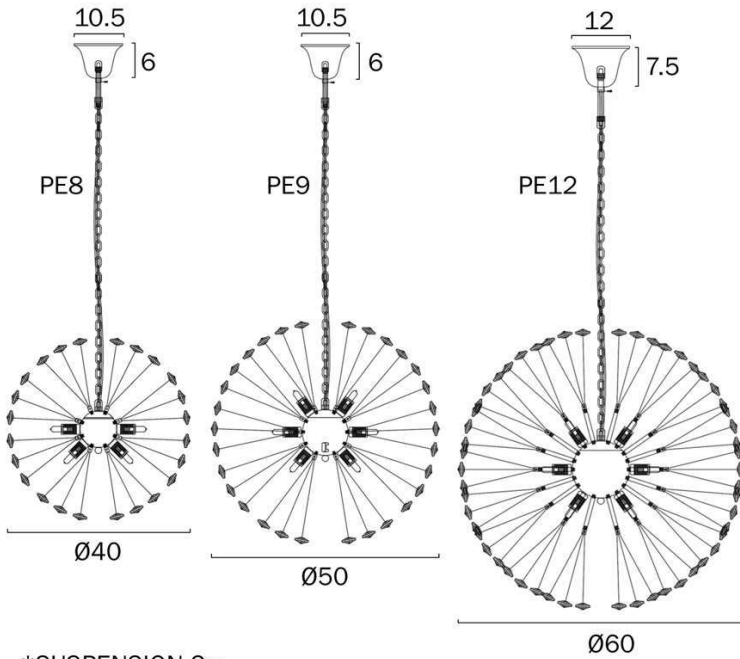

Last modification

2024-02-14

LERIDA PE9-GD

9329501071137

Overview

Family name	Lerida
Categories	Pendants
Mounting	Surface
Suspension Type	Chain
Usage	Indoor Lighting

Color / Material

Fixture Color	Gold, Clear
Fixture Finish	Gloss
Fixture Material	Iron, Crystal

Size

Fixture Diameter (cm)	50.0
Canopy Diameter (cm)	10.5
Canopy Height	6.0
Suspension Length (cm)	200.0
Height Adjustable?	Yes

Specification

Total Wattage (max)	54
Wattage	6
Globe Type	G9
Globe / Light Source qty	9
Globe / Light Source included	No
Dimmable	Globe Dependant
Electrical Protection	CLASS I - HIGH VOLTAGE, EARTH REQUIRED
IP rating	IP20
Lead and Plug	No
Approvals	RCM
Installation Required	Yes (by Licensed Electrician only)
Care Instructions	Do not use strong liquid cleaners, Wipe clean with a dry cloth
Replacement Warranty	*3 Years

Barcode

GTIN

9329501071137

Image -dimensions

*SUSPENSION 2m

Note: Dimensions are only a guide and may vary due to manufacturing variations.