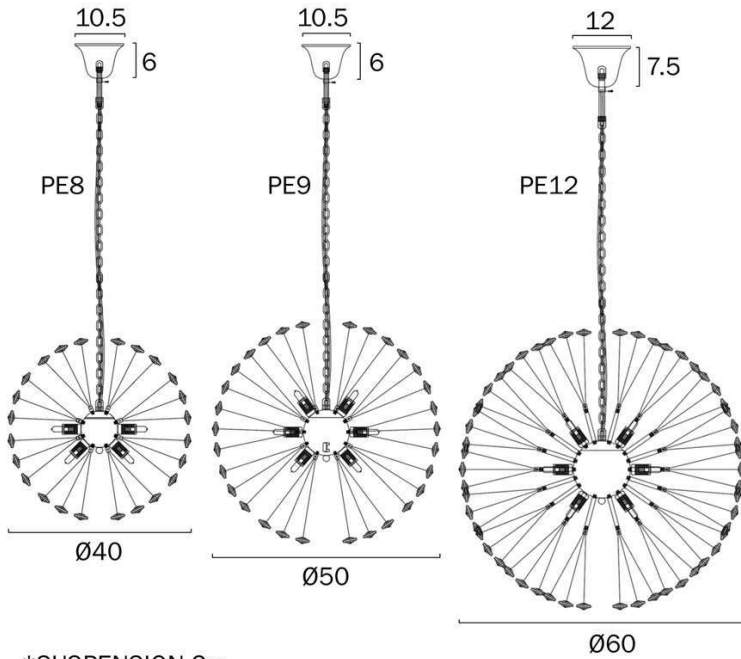

Last modification 2024-02-14

LERIDA PE8-GD 9329501071120

Overview

Family name	Lerida
Categories	Pendants
Mounting	Surface
Suspension Type	Chain
Usage	Indoor Lighting

Color / Material

Fixture Color	Gold, Clear
Fixture Finish	Gloss
Fixture Material	Iron, Crystal

Size

Fixture Diameter (cm)	40.0
Canopy Diameter (cm)	10.5
Canopy Height	6.0
Suspension Length (cm)	200.0
Height Adjustable?	Yes

Specification

Total Wattage (max)	48
Wattage	6
Globe Type	G9
Globe / Light Source qty	8
Globe / Light Source included	No
Dimmable	Globe Dependant
Electrical Protection	CLASS I - HIGH VOLTAGE, EARTH REQUIRED
IP rating	IP20
Lead and Plug	No
Approvals	RCM
Installation Required	Yes (by Licensed Electrician only)
Care Instructions	Do not use strong liquid cleaners, Wipe clean with a dry cloth
Replacement Warranty	*3 Years

Barcode

GTIN

9329501071120

Image -dimensions

*SUSPENSION 2m

Note: Dimensions are only a guide and may vary due to manufacturing variations.