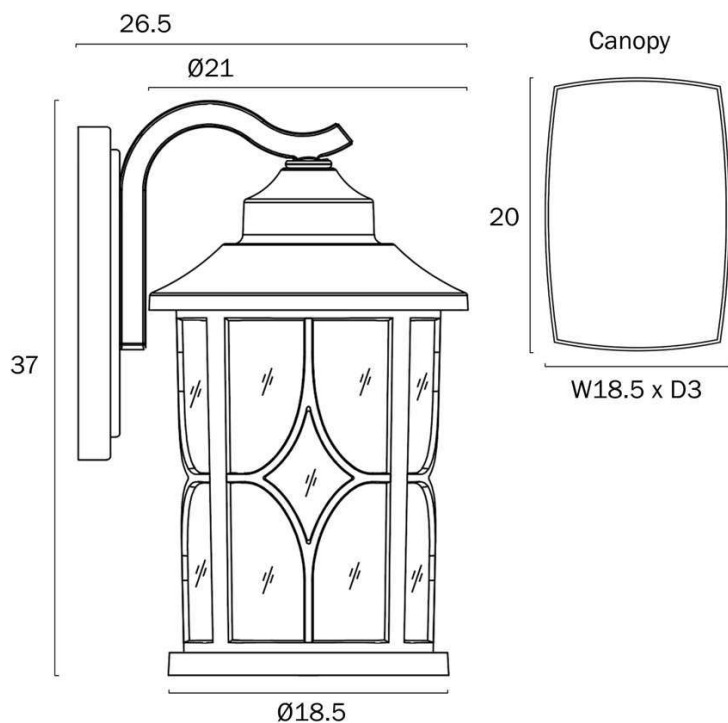

Overview

Family name	Lenore
Categories	Coach Lights
Mounting	Surface
Usage	Outdoor Lighting

Color / Material

Fixture Color	White
Fixture Finish	Sand
Fixture Material	Aluminium, Glass

Size

Fixture Width (cm)	21.0
Fixture Height (cm)	37.0
Fixture Projection (cm)	26.5
Canopy Projection (cm)	3.0
Canopy Width (cm)	18.5
Canopy Height	20.0

Specification

Voltage Input	240V
Total Wattage (max)	25
Globe Type	E27
Globe / Light Source qty	1
Globe / Light Source included	No
Electrical Protection	CLASS I - HIGH VOLTAGE, EARTH REQUIRED
IP rating	IP43
Lead and Plug	No
Approvals	RCM

Note: Dimensions are only a guide and may vary due to manufacturing variations.