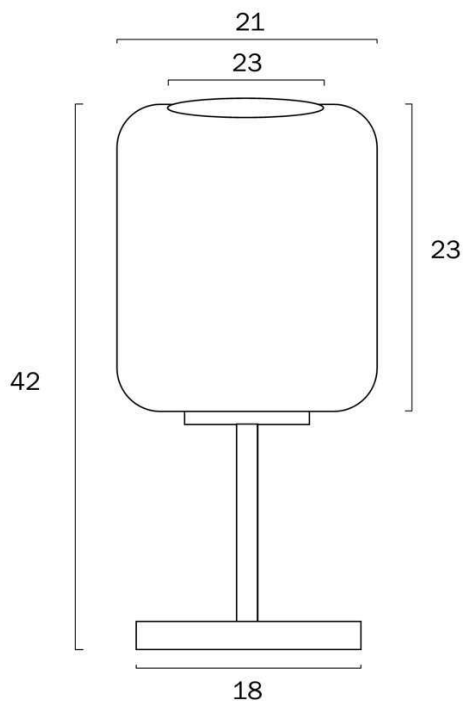

### Size

<b>Fixture Diameter (cm)</b>	21.0
<b>Fixture Height (cm)</b>	42.0
<b>Base Diameter (cm)</b>	18.0
<b>Base Height (cm)</b>	19.0
<b>Glass Diameter</b>	21.00
<b>Glass Height (cm)</b>	23.0
<b>Glass Opening (cm)</b>	13.0
<b>Shade Diameter (cm)</b>	21.0

Shade Height (cm) 23.0

## Specification

**Voltage Input** 240V  
**Wattage (max)** 25  
**Globe Type** E27  
**Globe / Light Source qty** 1  
**Globe / Light Source included** No  
**Dimmable** Globe Dependant  
**Electrical Protection** CLASS II - DOUBLE INSULATED, EARTH NOT REQUIRED  
**IP rating** IP20  
**Lead and Plug** Yes  
**Approvals** RCM  
**Assembly Required** Yes  
**Box Contents** Instruction  
**Care Instructions** Do not use strong liquid cleaners,Wipe clean with a dry cloth  
**Warranty** 3 Years

## Image -dimensions

Note: Dimensions are only a guide and may vary due to manufacturing variations.