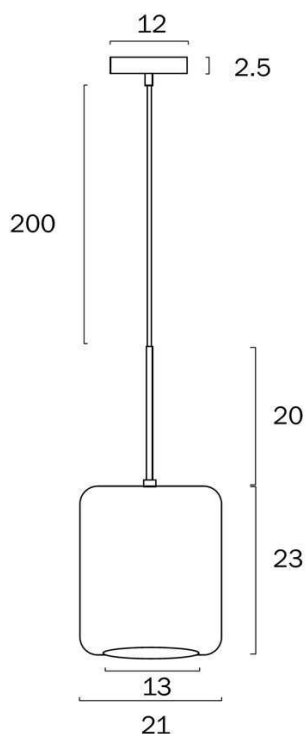

Size

Fixture Diameter (cm)	21.0
Fixture Height (cm)	23.0
Canopy Diameter (cm)	12.0
Canopy Projection (cm)	2.5
Glass Diameter	21.00
Glass Opening (cm)	13.0
Suspension Length (cm)	200.0

Specification

Voltage Input	240V
----------------------	------

Barcode

GTIN 9329501062685

Image -dimensions

Note: Dimensions are only a guide and may vary due to manufacturing variations.