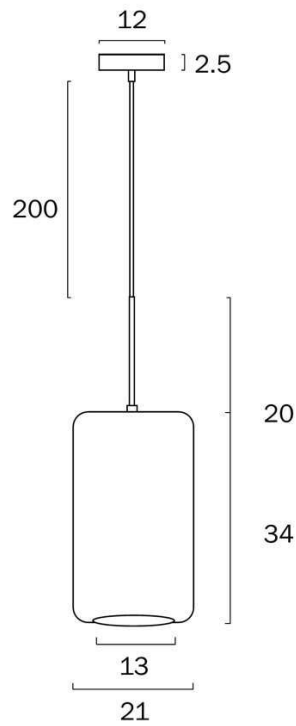

Size

Fixture Diameter (cm)	21.0
Fixture Height (cm)	34.0
Canopy Diameter (cm)	12.0
Canopy Projection (cm)	2.5
Glass Diameter	21.00
Glass Opening (cm)	13.0
Suspension Length (cm)	200.0

Specification

Voltage Input	240V
----------------------	------

Barcode

GTIN 9329501062708

Image -dimensions

Note: Dimensions are only a guide and may vary due to manufacturing variations.