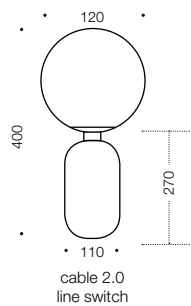

Kade

Specifications

Type	Table Lamp
Light Source	60w E14max
Globe	Not included
Warranty	1 year*

Colours

Antique gold/
opal matt

Black/smoke

Measurements

Codes