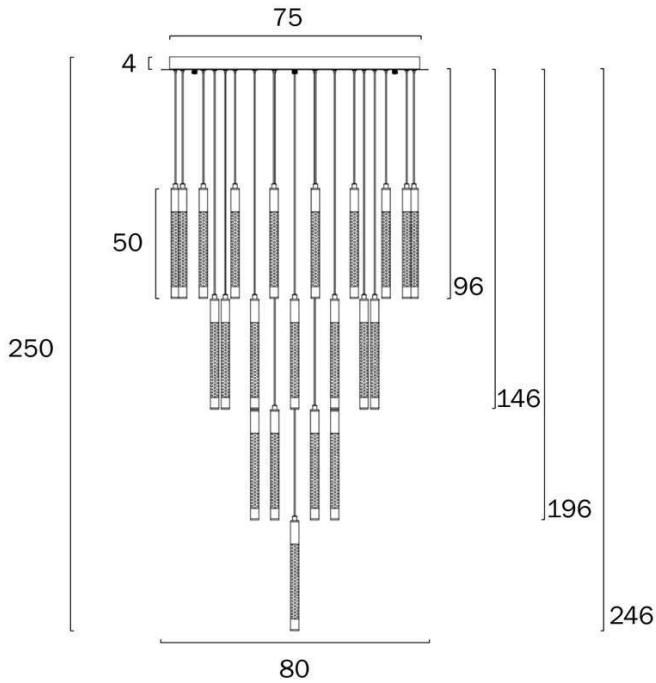

### Size

<b>Fixture Diameter (cm)</b>	80.0
<b>Fixture Width (cm)</b>	80.0
<b>Fixture Height (cm)</b>	250.0
<b>Canopy Diameter (cm)</b>	75.0
<b>Canopy Width (cm)</b>	75.0

### Specification

<b>Voltage Input</b>	240V
<b>Total Wattage (max)</b>	111
<b>Wattage</b>	3
<b>Globe Type</b>	LED integrated SMD
<b>Globe / Light Source qty</b>	37
<b>Globe / Light Source included</b>	Yes
<b>Electrical Protection</b>	CLASS I - HIGH VOLTAGE, EARTH REQUIRED
<b>IP rating</b>	IP20
<b>Replacement Warranty</b>	*3 Years

Barcode

GTIN 9329501067611

Image -dimensions

Note: Dimensions are only a guide and may vary due to manufacturing variations.