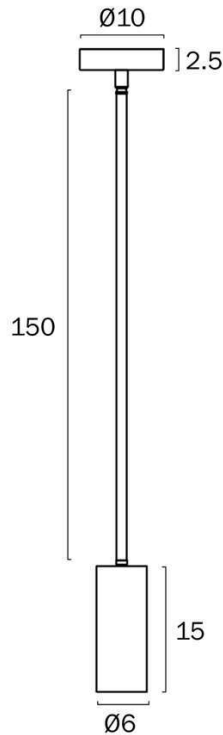

### Size

<b>Fixture Diameter (cm)</b>	6.0
<b>Fixture Height (cm)</b>	15.0
<b>Canopy Diameter (cm)</b>	10.0
<b>Canopy Projection (cm)</b>	2.5
<b>Shade Diameter (cm)</b>	6.0
<b>Shade Height (cm)</b>	15.0
<b>Suspension Length (cm)</b>	150.0
<b>Height Adjustable?</b>	Yes

### Specification

<b>Voltage Input</b>	240V
<b>Total Wattage (max)</b>	6

All representations within this document are subject to copyright. ELECTRICAL INSTALLATIONS MUST BE PERFORMED BY A QUALIFIED ELECTRICAL CONTRACTOR AND INSTALLED IN ACCORDANCE WITH AS/NZS 3000.  
NOTE : All images , descriptions and dimensions are indicative. Please check latest version of item detail on Telbix website prior to ordering or installation.

## Image -dimensions

Note: Dimensions are only a guide and may vary due to manufacturing variations.