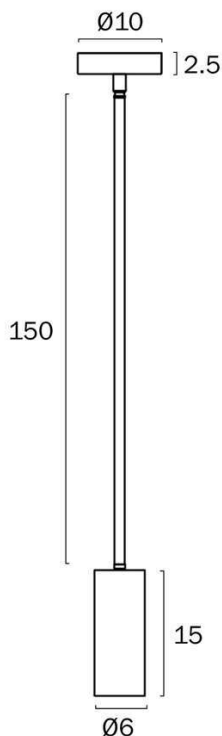

Size

Fixture Diameter (cm)	6.0
Fixture Height (cm)	15.0
Canopy Diameter (cm)	10.0
Canopy Projection (cm)	2.5
Shade Diameter (cm)	6.0
Shade Height (cm)	15.0
Suspension Length (cm)	150.0
Height Adjustable?	Yes

Specification

Voltage Input	240V
Total Wattage (max)	6

All representations within this document are subject to copyright. ELECTRICAL INSTALLATIONS MUST BE PERFORMED BY A QUALIFIED ELECTRICAL CONTRACTOR AND INSTALLED IN ACCORDANCE WITH AS/NZS 3000.
NOTE : All images , descriptions and dimensions are indicative. Please check latest version of item detail on Telbix website prior to ordering or installation.

Barcode

GTIN 9329501072035

Image -dimensions

Note: Dimensions are only a guide and may vary due to manufacturing variations.