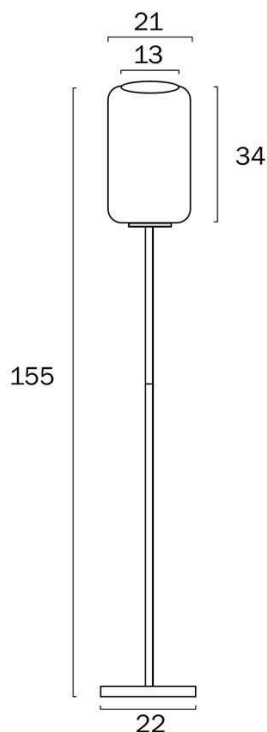

### Size

<b>Fixture Diameter (cm)</b>	22.0
<b>Fixture Height (cm)</b>	155.0
<b>Base Diameter (cm)</b>	22.0
<b>Base Height (cm)</b>	1192.0
<b>Glass Diameter</b>	21.00
<b>Glass Height (cm)</b>	34.0
<b>Glass Opening (cm)</b>	13.0
<b>Shade Diameter (cm)</b>	21.0

Shade Height (cm) 34.0

## Specification

**Voltage Input** 240V  
**Wattage (max)** 25  
**Globe Type** E27  
**Globe / Light Source qty** 1  
**Globe / Light Source included** No  
**Dimmable** Globe Dependant  
**Electrical Protection** CLASS II - DOUBLE INSULATED, EARTH NOT REQUIRED  
**IP rating** IP20  
**Lead and Plug** Yes  
**Approvals** RCM  
**Assembly Required** Yes  
**Box Contents** Instruction  
**Care Instructions** Do not use strong liquid cleaners,Wipe clean with a dry cloth  
**Warranty** 3 Years

## Image -dimensions

Note: Dimensions are only a guide and may vary due to manufacturing variations.