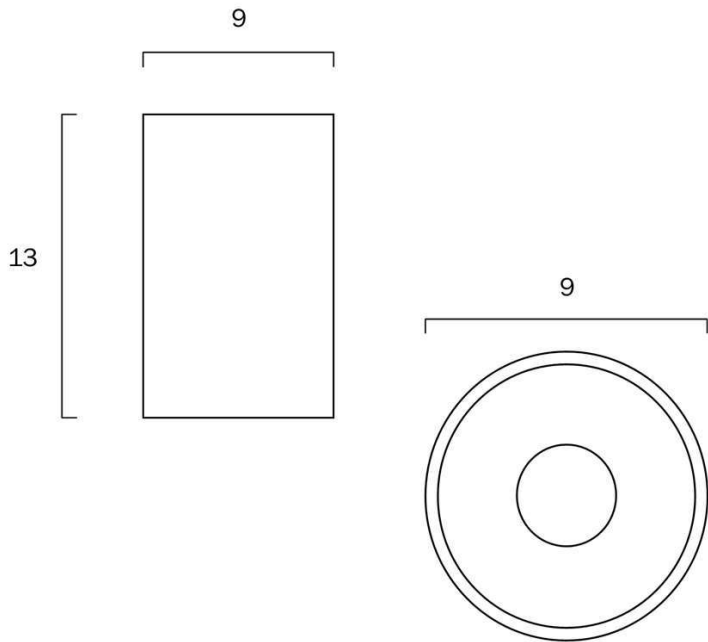

Last modification

2022-10-18

KEON 10-WH83
9329501047545

Overview

Family name	Keon
Categories	Downlights
Mounting	Surface
Usage	Indoor Lighting,Trade Selection

Color / Material

Fixture Color	White
Fixture Finish	Powder Coated
Fixture Material	Aluminium
Canopy Color	White

Size

Fixture Diameter (cm)	9.0
Fixture Height (cm)	13.0
Canopy Diameter (cm)	8.2

Specification

Voltage Input	240V
Wattage (max)	10
Globe Type	LED integrated COB
Globe / Light Source qty	1
Globe / Light Source included	Yes
Lumens	800
Color Temperature	Warm White
Color Kelvin	3000k
Color Rendering	>84
Dimmable	Yes
Power Factor	>0.90
Surge Protection	Yes
Beam Angle (degree)	40
Electrical Protection	CLASS I - HIGH VOLTAGE, EARTH REQUIRED
IP rating	IP20

Barcode

GTIN 9329501047545

Image -dimensions

Note: Dimensions are only a guide and may vary due to manufacturing variations.