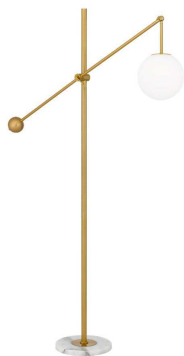

Last modification

2023-02-01

KEMI FL-GDOP 9329501061220

The Kemi floor lamp's sleek and simple design make it a perfect fit for any decor, and its vintage mid-century style adds a touch of charm to any space. The metal ware is simple and angled, and is paired with a marble base for a chic and sophisticated touch. The Kemi comes in two finishes, including antique gold and satin black, so you can choose the one that best fits your decor. The mouth blown shade adds a unique touch to the lamp and diffuses the light to create a warm and inviting atmosphere.

Overview

Family name	Kemi
Categories	Floor Lamps
This item includes	Glass
Switch	Foot Switch
Usage	Indoor Lighting
ERAC Product Registration	SAA-210304-EA

Color / Material

Fixture Color	Opal Matt,Gold,White Marble
Fixture Material	Marble,Glass,Metal
Shade Material	Glass
Base Color	Gold,White Marble
Base Material	Iron,Marble
Glass Color	Opal Matt
Cable Color	Black
Cable Material	PVC

Size

Fixture Length (cm)	120.0
Fixture Width (cm)	27.0
Fixture Height (cm)	180.0
Glass Diameter	20.00
Height Adjustable?	Yes
Cable Length (cm)	200 (50+Foot Switch+150)

All representations within this document are subject to copyright.ELECTRICAL INSTALLATIONS MUST BE PERFORMED BY A QUALIFIED ELECTRICAL CONTRACTOR AND INSTALLED IN ACCORDANCE WITH AS/NZS 3000.
NOTE : All images , descriptions and dimensions are indicative. Please check latest version of item detail on Telbix website prior to ordering or installation.