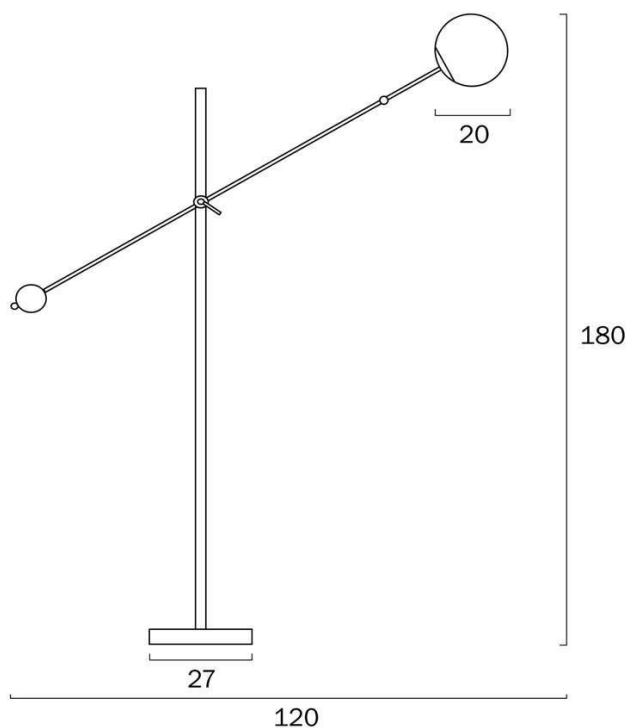

Size

Fixture Length (cm)	120.0
Fixture Width (cm)	27.0
Fixture Height (cm)	180.0
Glass Diameter	20.00
Height Adjustable?	Yes
Cable Length (cm)	200 (50+Foot Switch+150)

All representations within this document are subject to copyright.ELECTRICAL INSTALLATIONS MUST BE PERFORMED BY A QUALIFIED ELECTRICAL CONTRACTOR AND INSTALLED IN ACCORDANCE WITH AS/NZS 3000.
NOTE : All images , descriptions and dimensions are indicative. Please check latest version of item detail on Telbix website prior to ordering or installation.

Specification

Voltage Input	240V
Wattage (max)	25
Globe Type	E27
Globe / Light Source qty	1
Globe / Light Source included	No
Dimmable	Globe Dependant
Electrical Protection	CLASS II - DOUBLE INSULATED, EARTH NOT REQUIRED
IP rating	IP20
Lead and Plug	Yes
Approvals	RCM
Assembly Required	Yes
Box Contents	Instruction
Care Instructions	Do not use strong liquid cleaners,Wipe clean with a dry cloth
Replacement Warranty	*3 Years

Barcode

GTIN 9329501061220

Image -dimensions

Note: Dimensions are only a guide and may vary due to manufacturing variations.