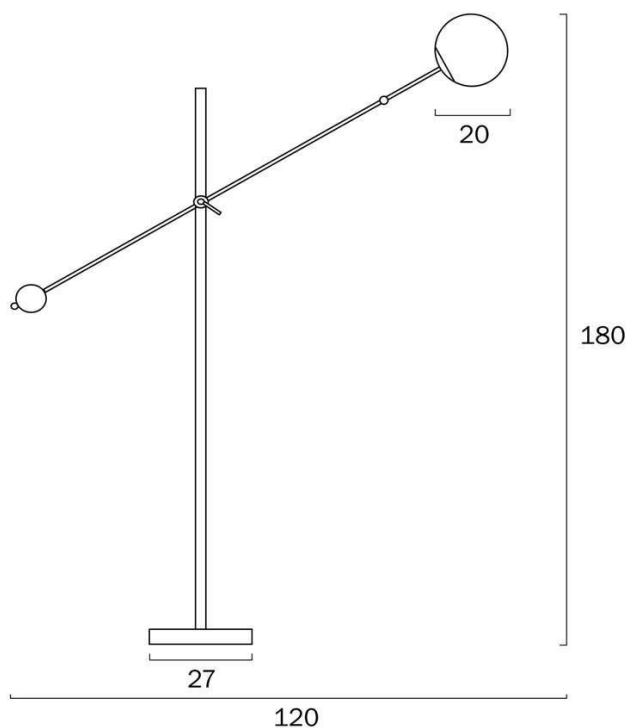

## Size

<b>Fixture Length (cm)</b>	120.0
<b>Fixture Width (cm)</b>	27.0
<b>Fixture Height (cm)</b>	180.0
<b>Glass Diameter</b>	20.00
<b>Height Adjustable?</b>	Yes
<b>Cable Length (cm)</b>	200 (50+Foot Switch+150)

## Image -dimensions

Note: Dimensions are only a guide and may vary due to manufacturing variations.