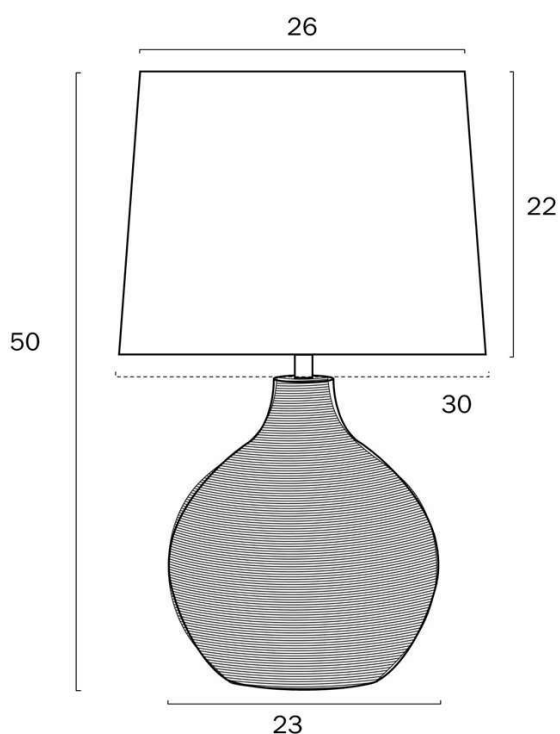

Fixture Color	Silver,White
Fixture Material	Fabric,Ceramic
Shade Color	White
Shade Material	Fabric,Plastic
Base Color	Silver
Base Material	Ceramic
Cable Color	Black
Cable Material	PVC

Size

Fixture Diameter (cm)	30.0
Fixture Height (cm)	50.0
Base Diameter (cm)	23.0
Base Height (cm)	24.5
Shade Top (cm)	26.0
Shade Bottom (cm)	30.0
Shade Height (cm)	22.0
Cable Length (cm)	180 (30+Inline Switch+150)

Specification

Voltage Input	240V
Wattage (max)	25
Globe Type	E27
Globe / Light Source qty	1

All representations within this document are subject to copyright. ELECTRICAL INSTALLATIONS MUST BE PERFORMED BY A QUALIFIED ELECTRICAL CONTRACTOR AND INSTALLED IN ACCORDANCE WITH AS/NZS 3000.
NOTE : All images , descriptions and dimensions are indicative. Please check latest version of item detail on Telbix website prior to ordering or installation.

Barcode

GTIN 9329501059920

Image -dimensions

Note: Dimensions are only a guide and may vary due to manufacturing variations.