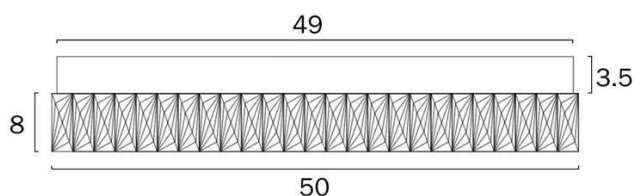

Color Kelvin	3 CCT (3300k - 4200k - 6500k)
Dimmable	Yes - Bluetooth Remote
Electrical Protection	CLASS I - HIGH VOLTAGE, EARTH REQUIRED
IP rating	IP20
Lead and Plug	No
Approvals	RCM
Assembly Required	No
Installation Required	Yes (by Licensed Electrician only)
Care Instructions	Do not use strong liquid cleaners, Wipe clean with a dry cloth
Replacement Warranty	*3 Years

Barcode

GTIN 9329501065808

Image -dimensions

Note: Dimensions are only a guide and may vary due to manufacturing variations.