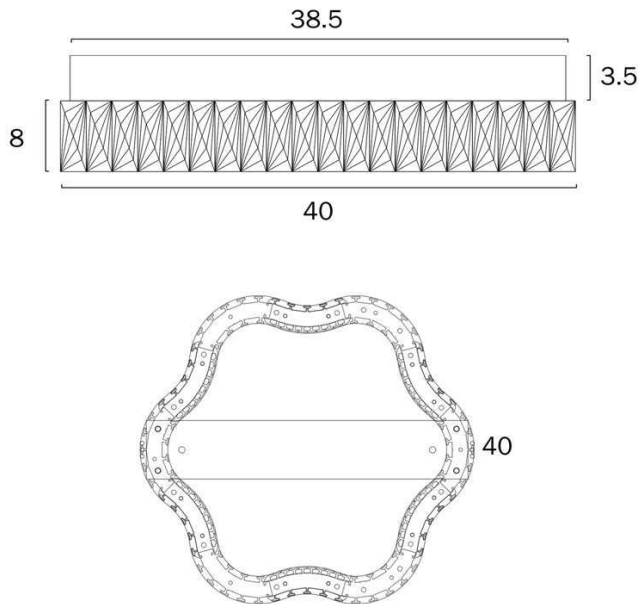

Color Kelvin	3 CCT (3300k - 4200k - 6500k)
Dimmable	Yes - Bluetooth Remote
Electrical Protection	CLASS I - HIGH VOLTAGE, EARTH REQUIRED
IP rating	IP20
Lead and Plug	No
Approvals	RCM
Assembly Required	No
Installation Required	Yes (by Licensed Electrician only)
Care Instructions	Do not use strong liquid cleaners, Wipe clean with a dry cloth
Replacement Warranty	*3 Years

Barcode

GTIN 9329501065792

Image -dimensions

Note: Dimensions are only a guide and may vary due to manufacturing variations.