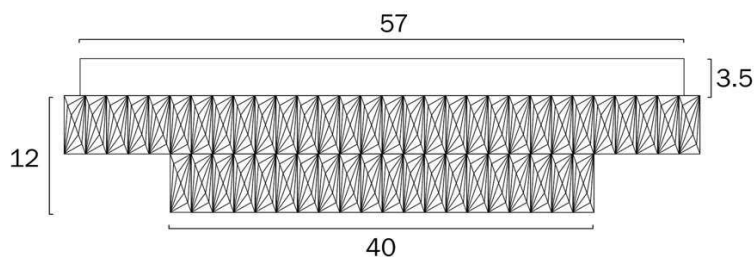

Color Kelvin	3 CCT (3300k - 4200k - 6500k)
Dimmable	Yes - Bluetooth Remote
Electrical Protection	CLASS I - HIGH VOLTAGE, EARTH REQUIRED
IP rating	IP20
Lead and Plug	No
Approvals	RCM
Assembly Required	No
Installation Required	Yes (by Licensed Electrician only)
Care Instructions	Do not use strong liquid cleaners, Wipe clean with a dry cloth
Replacement Warranty	*3 Years

Barcode

GTIN 9329501065839

Image -dimensions

Note: Dimensions are only a guide and may vary due to manufacturing variations.