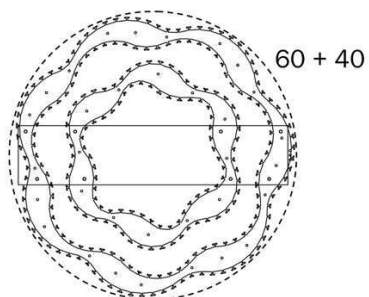

## Size

<b>Fixture Diameter (cm)</b>	60.0
<b>Fixture Height (cm)</b>	12.0
<b>Canopy Diameter (cm)</b>	57.0
<b>Canopy Projection (cm)</b>	3.5
<b>Height Adjustable?</b>	No

## Specification

<b>Voltage Input</b>	240V
<b>Total Wattage (max)</b>	100
<b>Globe Type</b>	LED integrated SMD
<b>Globe / Light Source included</b>	Yes
<b>Lumens</b>	10000
<b>Color Temperature</b>	Warm White; Natural White; Cool White

## Image -dimensions

Note: Dimensions are only a guide and may vary due to manufacturing variations.