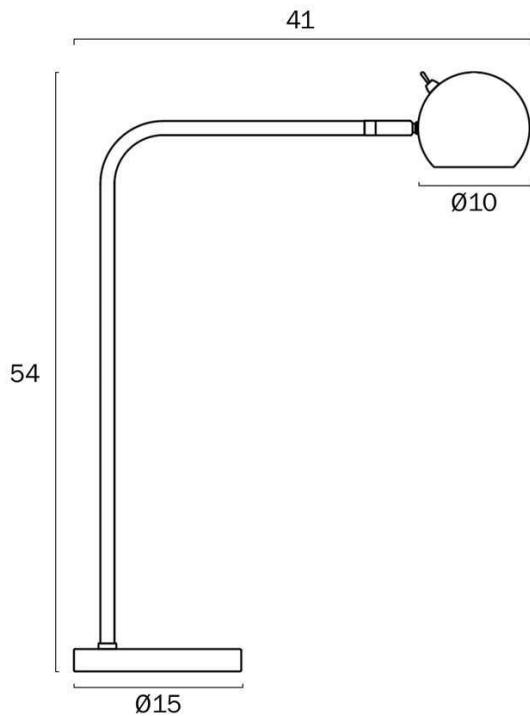

Size

Fixture Length (cm)	15.0
Fixture Width (cm)	41.0
Fixture Height (cm)	54.0
Base Diameter (cm)	15.0
Shade Diameter (cm)	10.0
Cable Length (cm)	180 (30+Inline Switch+150)

Specification

Voltage Input	240V
Total Wattage (max)	9
Globe Type	GU10
Globe / Light Source qty	1
Globe / Light Source included	No
Dimmable	Globe Dependant

Barcode

GTIN 9329501068410

Image -dimensions

Note: Dimensions are only a guide and may vary due to manufacturing variations.